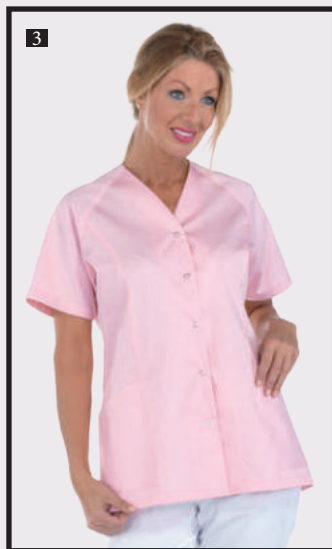

FARO

Raya Roja
Red Stripes

C42860*2163/038-C
65% Pol. - 35% Alg.-Cot.
XS-XXL

NEW

FORMENTERA

3

FORMENTERA

Rosa - Pink
C46577*2180/011-C
70% Pol. - 30% Alg.-Cot.
XS-XXL