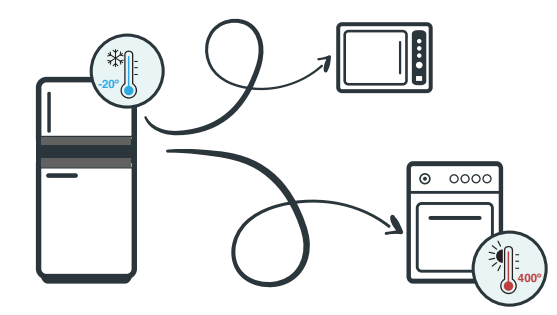

Cook & Care
Borosilicate Glass Box | Caixa de Vidro Borossilicato

Ideal for conservatiob and food preparation.
Easy and safe opening and closing system.
Easy removable silicone ring for better cleaning.
Thermal amplitude (-20°C / 400°C).
Remove lid for use in microwave and oven.
Lid (BPA free).

Ideal para a conservação e preparação de alimentos.
Fácil e seguro sistema de abertura e fecho.
Aro de silicone fácil removível para melhor limpeza.
Amplitude térmica (-20°C / +400°C). Retirar a tampa para uso em microondas e forno.
Tampa (BPA free).

Borosilicate Glass Box
Caixa de Vidro Borossilicato