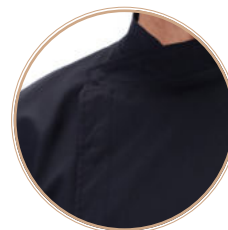

Aperta com botão de mola
Tighten with snap buttons