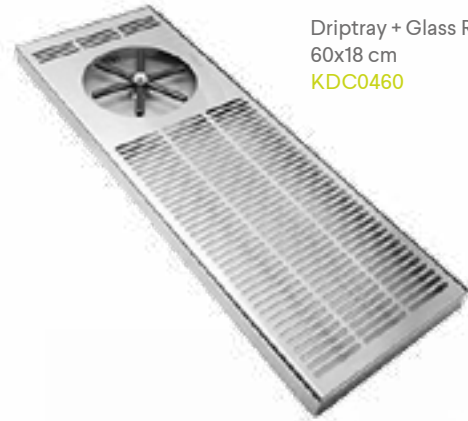

Brush Head set 5
aluminium round base
18 cm / 25 cm
BBM1825-5

Brush Head set 5
aluminium round base
25 cm
BBM0525

Driptray + Glass Rinser
60x18 cm
KDC0460

NEW