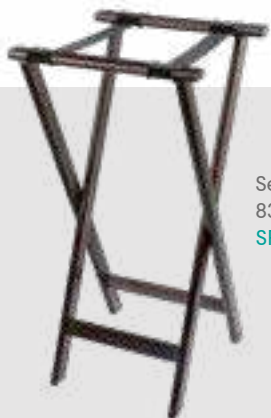

Serving Tray Stand Mahogany
83x44x43 cm
SRS0079