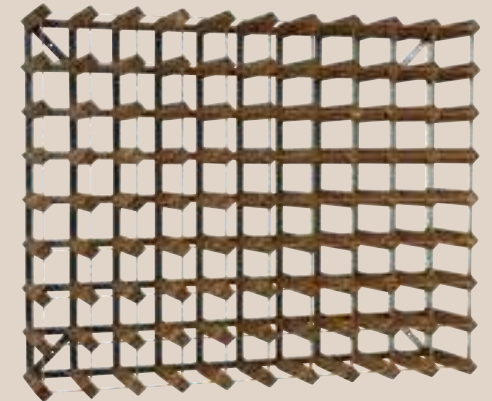

Wine Storage wood/metal
90 bottles
WRKC090