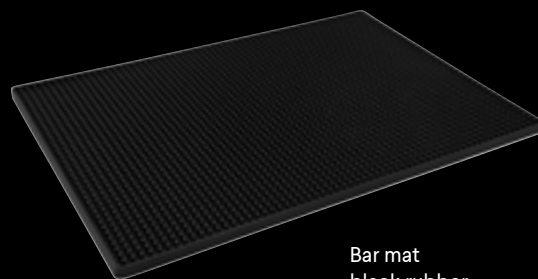

Sink Valve 27 cm
Ø 3,5x4 cm
BSV0027

Sink Funnel
stainless 150 mm
BRT0127

Sink Funnel
plastic 110 mm
BRTK011

Glass Rinser
BNS0001

THE NEW DESIGNS

NEW

Barrunner
44x24 cm
BRN4424

Bar mat
black rubber
30x45 cm
BMC4530