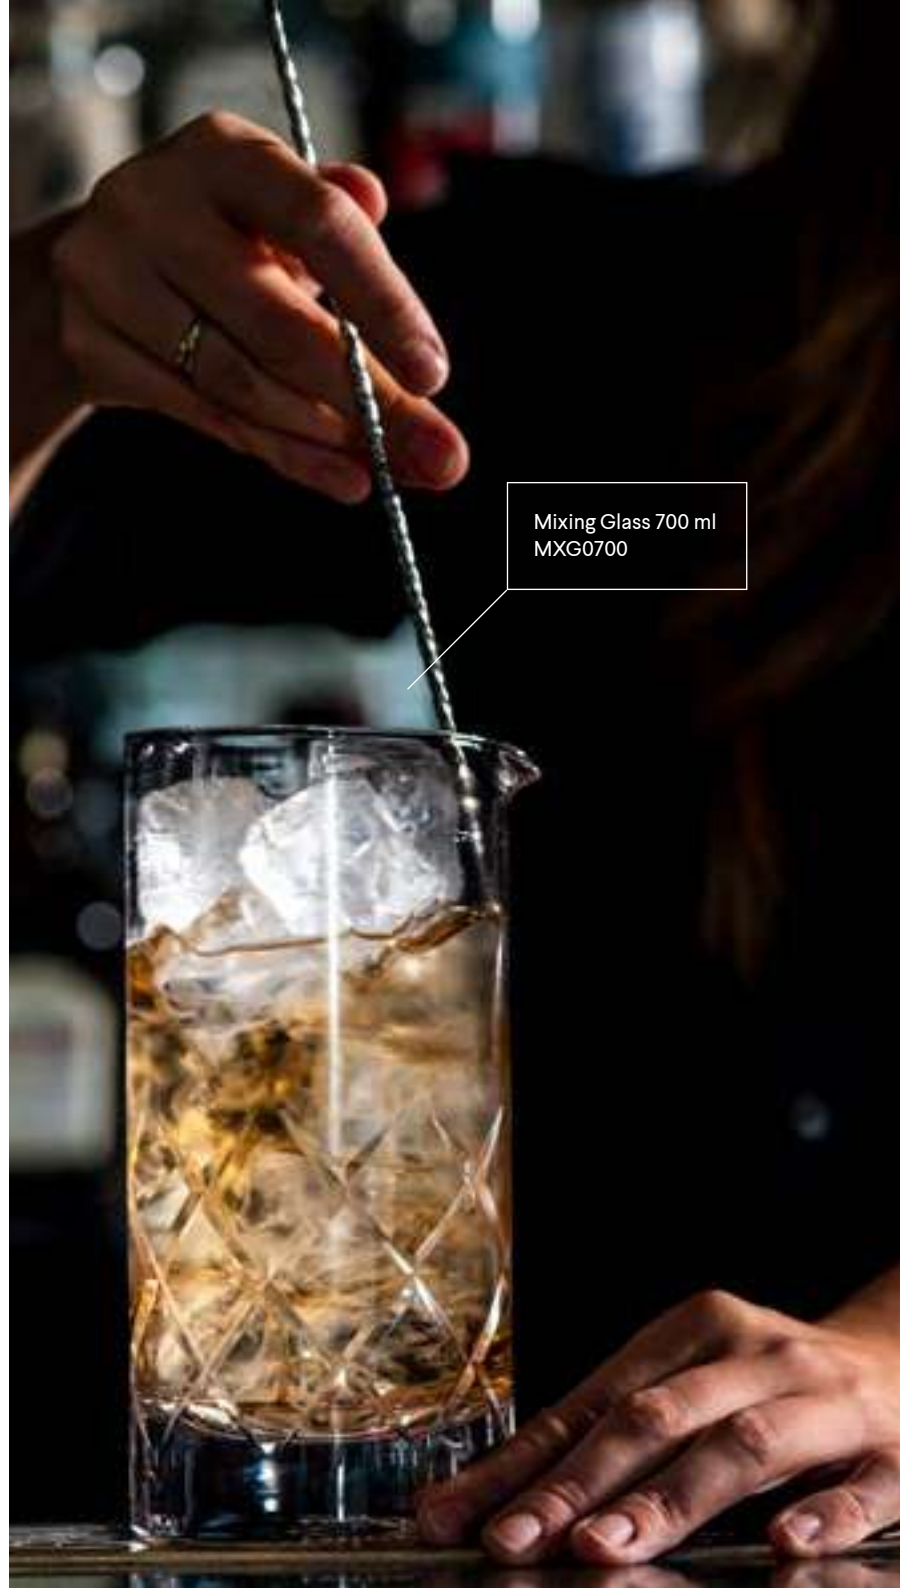

BLEND ELEGANCE, MIX PRECISION

NEW

Mixing Glass 700 ml
MXG0700