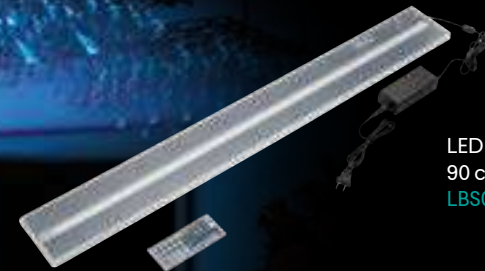

LED Bottle Shelf
90 cm
LBS0091