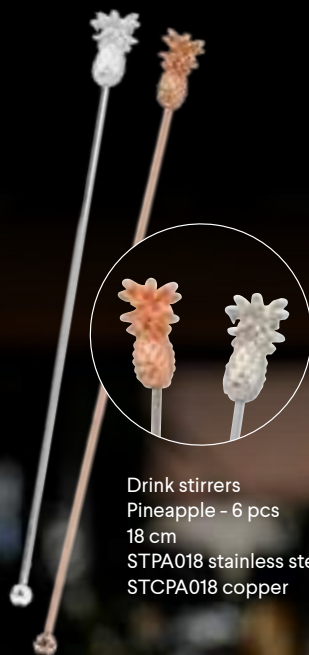

Cocktailpick set
Pineapple - 6 pcs
12 cm
CPP0612

STIRRED, NOT SHAKEN

Drink stirrers
Shaker - 6 pcs
18 cm
STSH018 stainless steel
STCSH018 copper

Drink stirrers
Pineapple - 6 pcs
18 cm
STPA018 stainless steel
STCPA018 copper