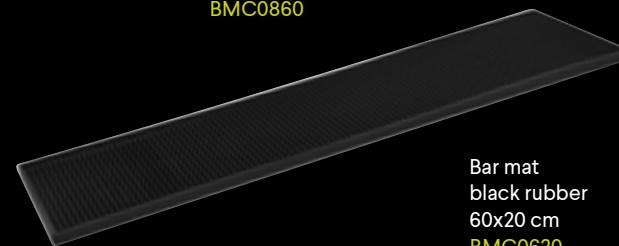

Bar mat
black rubber
60x20 cm
BMC0620