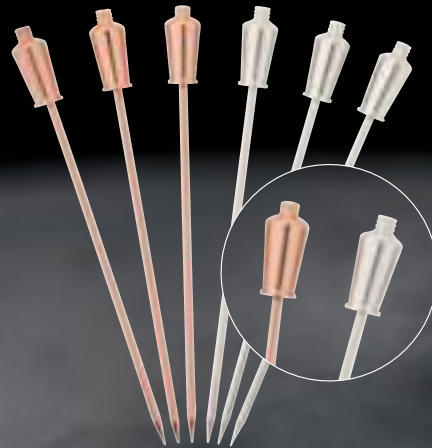

Cocktailpick set
Shaker - 6 pcs
12 cm
CPS0612