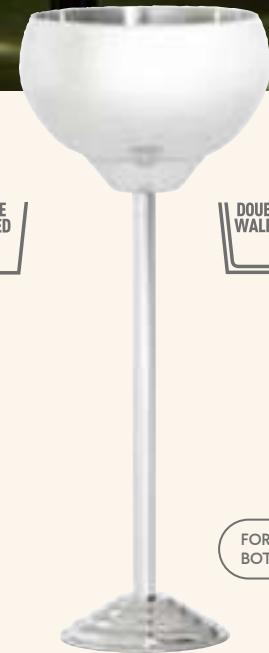

FOR MULTIPLE BOTTLES

Wine Bucket double wall + stand Rossar
Ø 34 cm height 85 cm
WBSR523