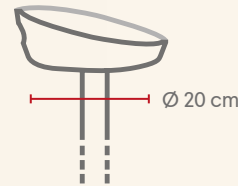

NEW

FOR MULTIPLE BOTTLES