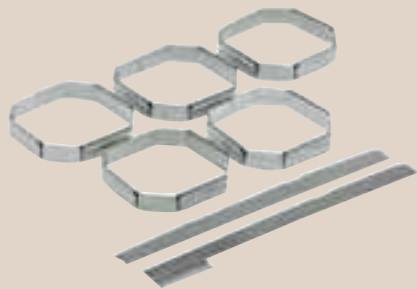

CONNECT YOUR RACKS

Wine Storage Connector Kit
WRKCLIP

SEAL THE BOTTLE, PRESERVE THE WINE

Wine Pump + 2 sealers
WVP002

Sealer set silicone
WVPST02

Wine & champagne-
stopper Push chrome
WCSPU02

Wine-champagne-
stopper Butterfly
WCSB001