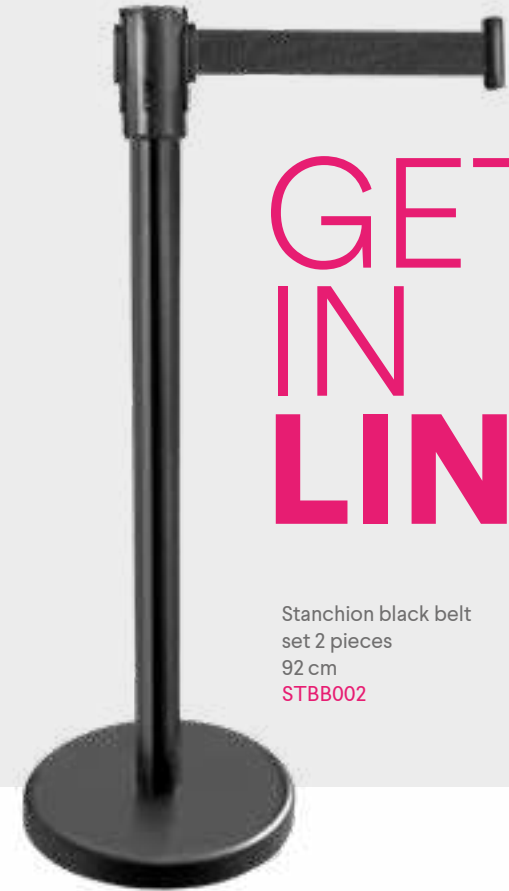

Appetizer cup stainless steel
9x9 cm
CUPR009

Basket oval black plastic
MND107

Tip Jar 'Thank You'
TJTY001

Cheque Spindle chrome
BONM001

Service Bell
SBLL001

Tip Tray 'Thank You'
16x11 cm
TTR1611

Tip Tray stainless steel
13,5 cm x 21,5 cm
TTR1321