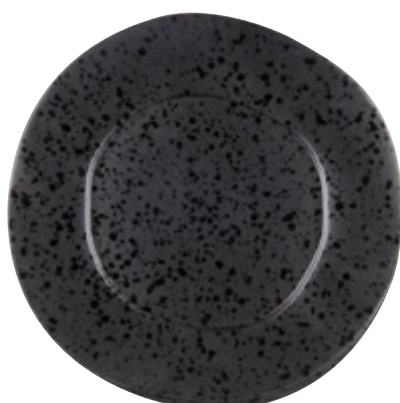

### Dinner plate

Piatto piano

Assiette plate

Size/Dimensioni/Taille  
Ø 27,5 cm

Pack/Imballo/Emballage  
 6