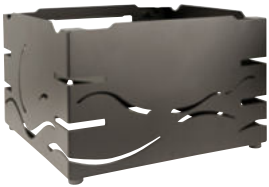

DW04JLWDT
Juicer (4 qt)
w/ Natural Teak
Wood Base

DWRISERS3WDT
3 Piece Riser Set L 23" W 6" in 3 Heights: 1 1/2", 3 1/2", 5 1/2"

black teflon

Proprietary black teflon coating eliminates finger prints and gives a unique feel to the Fusion Buffet System.