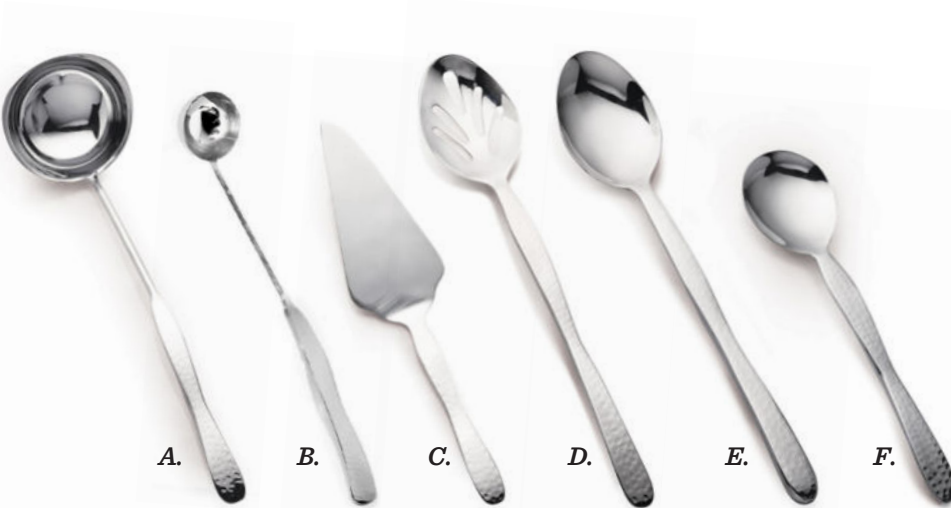

tongs

- G. **DW396ST9** Serving Tong 9 1/4"
- H. **DW39468** Serving Tong w/ Notched Ends 8"
- I. **DW39462** Ice Tong 7"
- J. **DW39461** Sugar Tong 5"
- K. **DW398MST10** Hammered Salad Tong 10"
- L. **DW398MST9** Hammered Serving Tong 9"
- M. **DW398MST8** Hammered Ice Tong 8"
- N. **DW396PST** Pastry Scissor Tong 8"