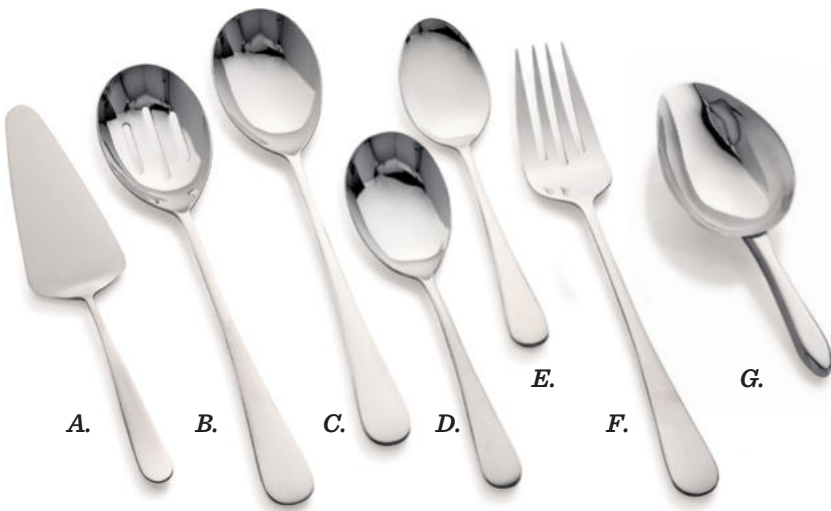

spoons, ladles, tongs and more

No buffet presentation would be complete without its serving utensils. From a clean and sleek look to a fingerprint-free hammered finished, D.W. Haber offers a variety of 18/10 stainless steel utensils that are suitable for foodservice.

chicago serving utensils

- A. **DW397CS** Pie/Cake Server
- B. **DW397SVSPP** Serving Spoon Slotted Large 11 1/2"
- C. **DW397SVSP** Serving Spoon Solid 11 1/2"
- D. **DW3979SVSP** Serving Spoon Medium 8 1/2"
- E. **DW3978SVSP** Serving Spoon Small 8"
- F. **DW397SVFK** Serving Fork Large 11 1/2"
- G. **DW394ICE** Ice Scoop 8"
- H. **DW397LADGR** Ladle Gravy 1/2 oz. 6"
- I. **DW397LAD1** Ladle 1 oz. 12"
- J. **DW397LAD4** Ladle 4 oz. 12 1/2"
- K. **DW397LAD8** Ladle 8 oz. 14"

roma serving utensils

- L. **DW394SVSP** Solid Serving Spoon w/ Roma Handle 12 1/2"
- M. **DW394SVSPP** Pierced Serving Spoon w/ Roma Handle 12 1/2"