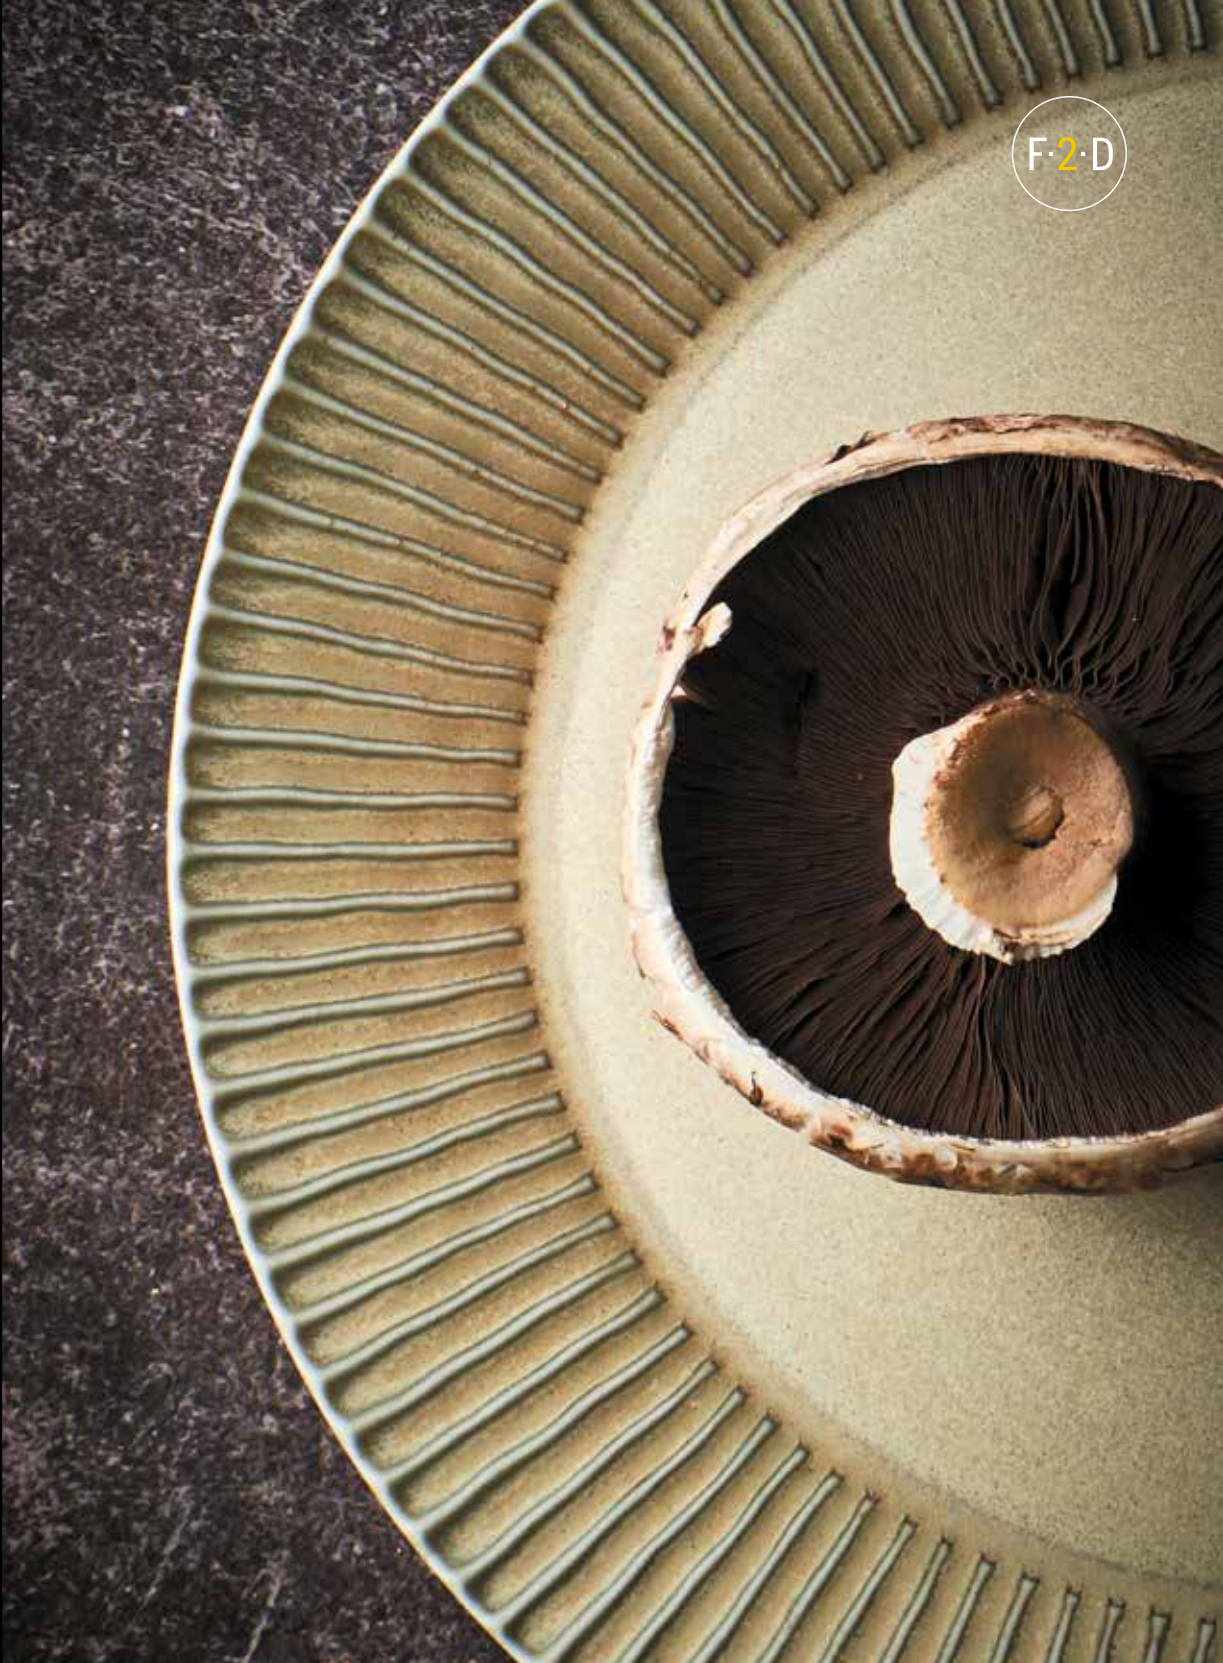

# Aurora

A hand drawn striped texture

Mysterious tones, a matte reactive glaze and a beautiful hand drawn striped texture. Aurora's serving the refined classic look. This porcelain dinner set is graceful and elegant, but with a texture that really pops. Finished by hand, no two pieces are alike, thanks to their glazing process.