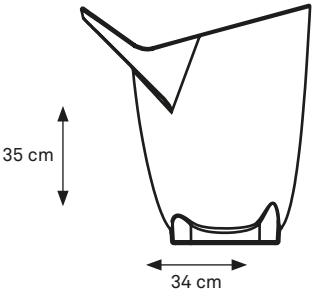

COOLERS & TRAYS

VIGGO

VIGGO
CODE: 018

MATERIAL: PE
IP 68 RATED

TILL END OF STOCK