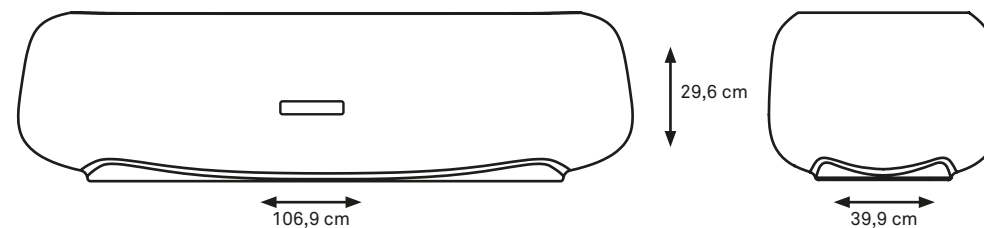

COOLERS & TRAYS

MIGHT-E

Semi-automatic water valve system with 3 meters flex tubing (included)

Multiple manually inserted LED modules entered through the side door (included)

MIGHT-E
CODE: 036

MATERIAL: PE
IP 68 RATED

TILL END OF STOCK