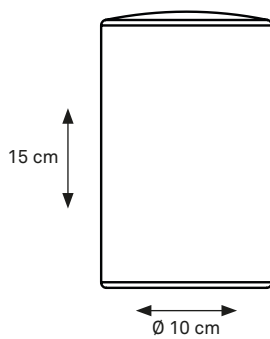

CYLINDRO
CODE: 021