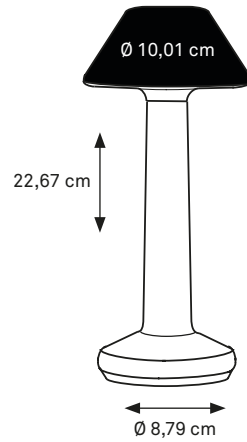

TABLE LIGHTING

MOMENTS COLLECTION

BOWL

CAP

CYLINDER

BOWL OPAL

CAP OPAL

CYLINDER OPAL

MATERIAL: ALUMINUM
IP 52 RATED

WARM WHITE 2700 KELVIN + RGB INCLUDED