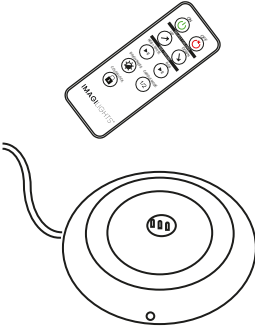

SINGLE CHARGER
CODE: DIRECT-1-EX
REMOTE

Ø 11,2 cm H 3 cm

**SINGLE CHARGER
+ REMOTE**
CODE: DIRECT-1

Single charger with remote included

L 45cm x W 27cm x H 4 cm

MULTI CHARGER
CODE: DIRECT-8

Our Multi charger includes two remotes, stacking tubes and adapter.