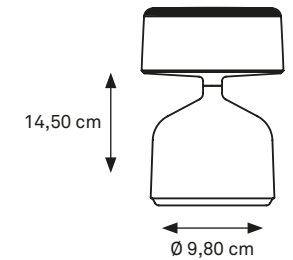

CYLINDER OPAL

MATERIAL: ALUMINUM
IP 52 RATED

WARM WHITE 2300 KELVIN + 2700 KELVIN + RGB INCLUDED