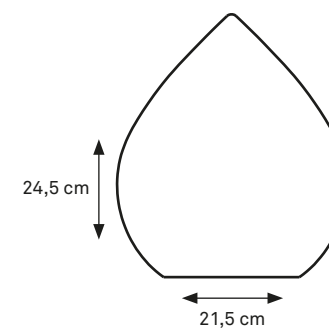

NATURAL SHAPES

CONE

CONE
CODE: 006

MATERIAL: PE
IP 68 RATED

TILL END OF STOCK