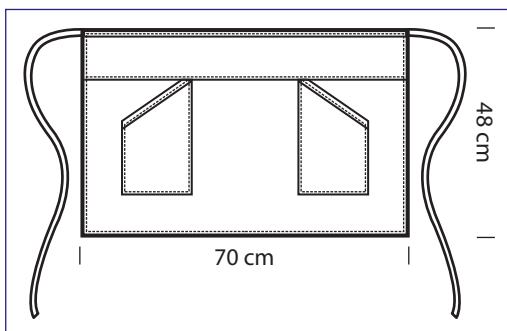

BALLANTYNE COLOURS

cm 70 x 48 - ONE SIZE