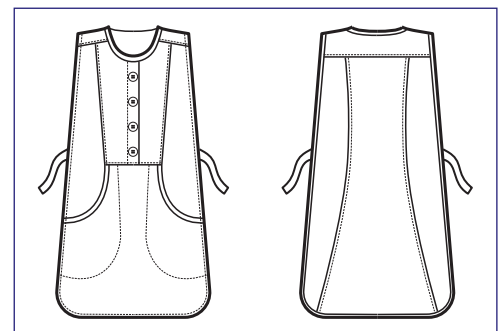

010318
KINGSTON
100% polyester
170 gr/m²
LIVERPOOL