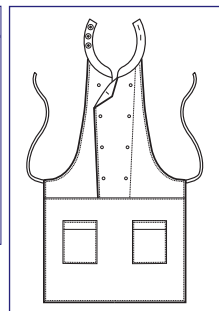

ASSUAN UNISEX COLOURS
ONE SIZE

037377
ASSUAN
100% cotton
220 gr/m²
JEANS