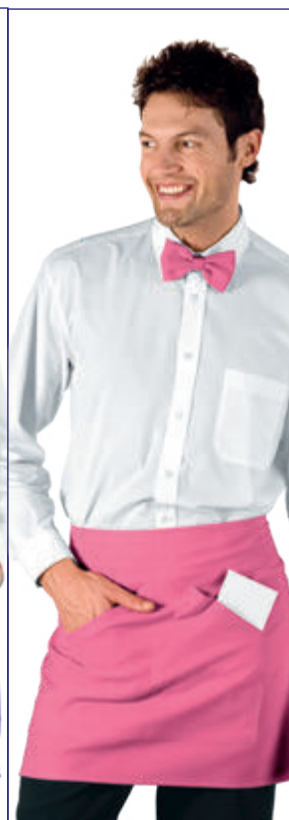

086686
ORLEANS
100% polyester
220 gr/m²
cm 72 x 46
FUXIA