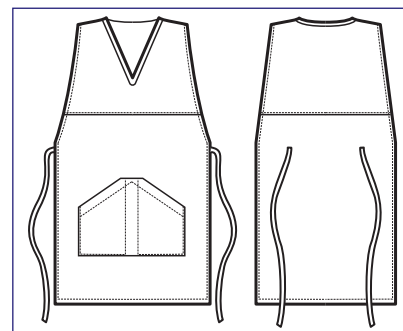

65% polyester • 35% cotton - 160 gr/m²
RIGA BORDEAUX

**010100
PONCHO A V**
65% polyester
35% cotton
195 gr/m²
BIANCO