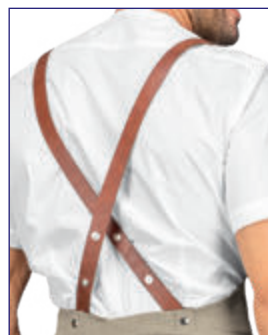

**088616  
MEXICO**  
100% polyester  
220 gr/m<sup>2</sup>  
NATURAL

Tessuto / Fabric  
**NATURAL**

**088616S  
MEXICO SHORT**  
100% polyester  
220 gr/m<sup>2</sup>  
NATURAL

**112816  
SNEAKER UNISEX  
COMFORT**  
(36 - 47)  
NATURAL