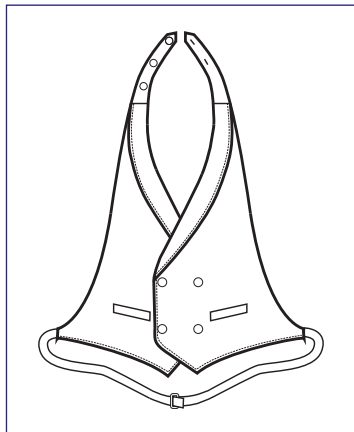

035187
DARLINGTON
100% polyester
220 gr/m²
ANTRACITE +
NERO