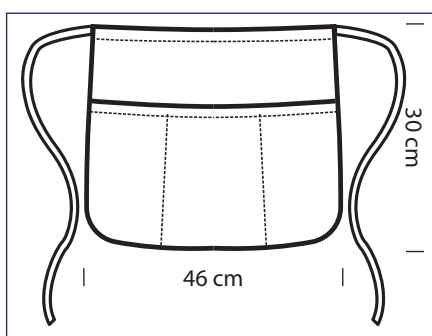

# PUB COLOURS

100% polyester - 220 gr/m<sup>2</sup> - ONE SIZE

**086702**  
BLU

**086706**  
BLU CINA

**086786**  
FUXIA

**086704**  
VERDONE

**086710**  
PUB

100% polyester  
220 gr/m<sup>2</sup>  
TURCHESE