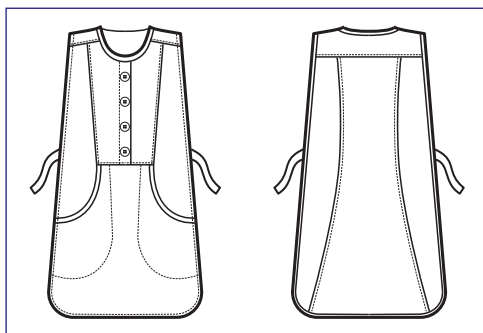

**010103 PONCHO A V**

65% polyester • 35% cotton - 160 gr/m<sup>2</sup>  
RIGA BORDEAUX

**010100  
PONCHO A V**  
65% polyester  
35% cotton  
195 gr/m<sup>2</sup>  
BIANCO

**010308**  
**KINGSTON**  
100% polyester  
220 gr/m<sup>2</sup>  
GESSATO