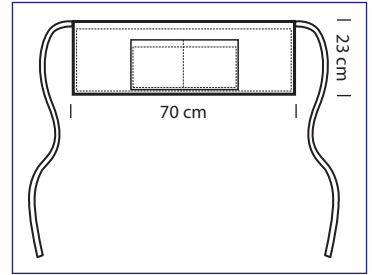

085201
LIVINGSTON
65% polyester
35% cotton
195 gr/m²
cm 70 x 23
NERO