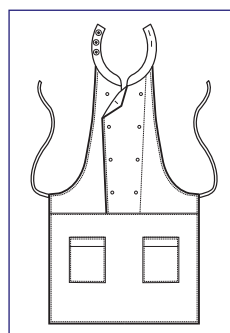

037387
ASSUAN
65% polyester
35% cotton
195 gr/m²
SKULL 07