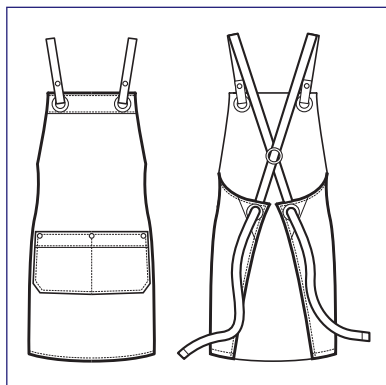

Tessuto / Fabric  
CORDA

**088841**  
**MILFORD**  
100% cotton  
220 gr/m<sup>2</sup>  
BLACK JEANS

**088877**  
**MILFORD**  
100% cotton  
220 gr/m<sup>2</sup>  
JEANS

Tessuto / Fabric  
NATURAL

**088816**  
**MILFORD**  
100% polyester  
220 gr/m<sup>2</sup>  
NATURAL