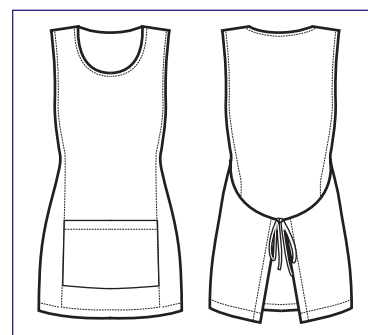

**112816**  
**SNEAKER**  
UNISEX  
COMFORT  
(36 - 47)  
NATURAL

**NATURAL**

**013221  
PAPEETE**  
100% polyester  
220 gr/m<sup>2</sup>  
SMOKE

**SMOKE**

**PAPEETE COLOURS**  
ONE SIZE

**013023 PAPEETE**