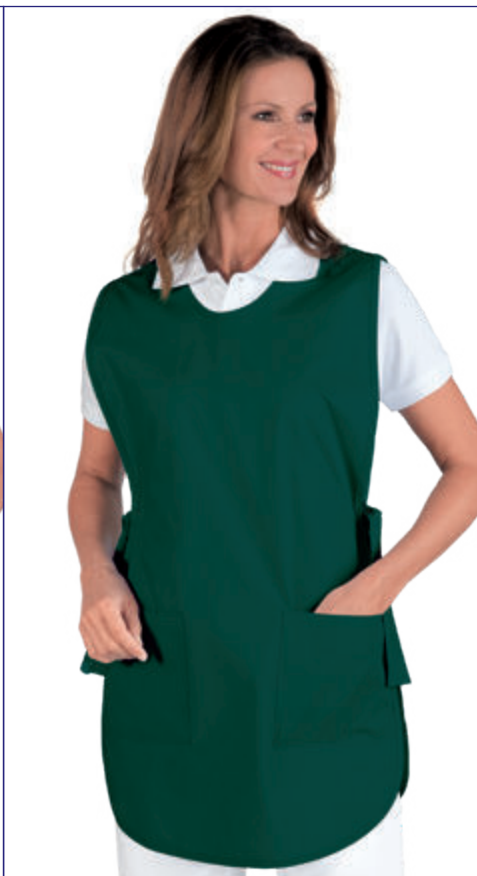

010204 PONCHO
65% polyester • 35% cotton
195 gr/m²
VERDONE