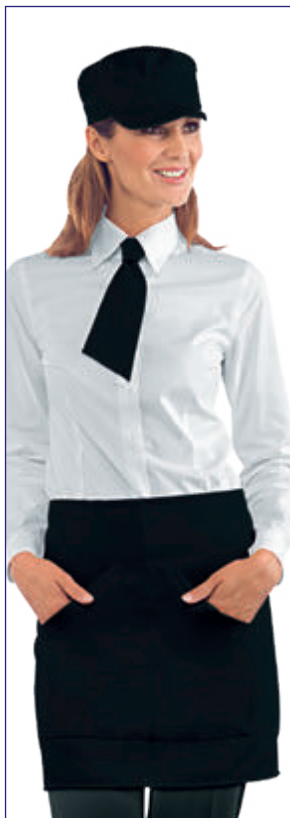

ORLEANS COLOURS
ONE SIZE

086601
ORLEANS
100% polyester
220 gr/m²
cm 72 x 46
NERO