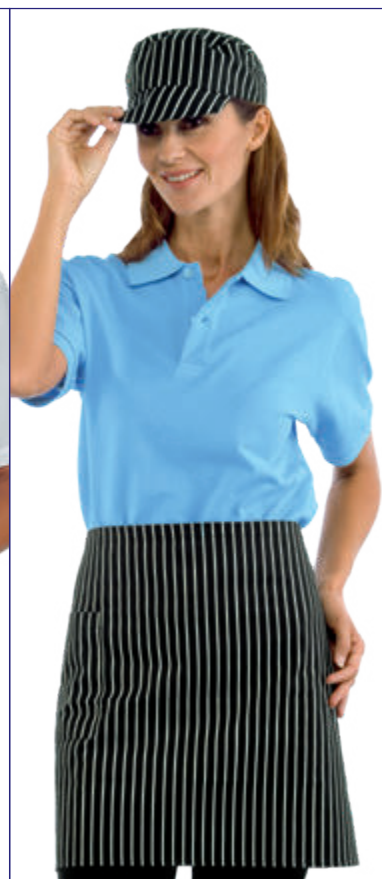

086400
65% polyester • 35% cotton
195 gr/m²
LONDRA 01