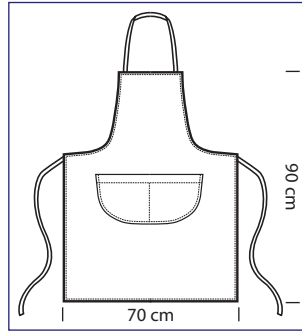

087092
65% polyester
35% cotton
195 gr/m²
MAORI 92