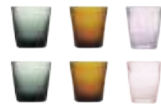

Tank!

SHOT 6pcs