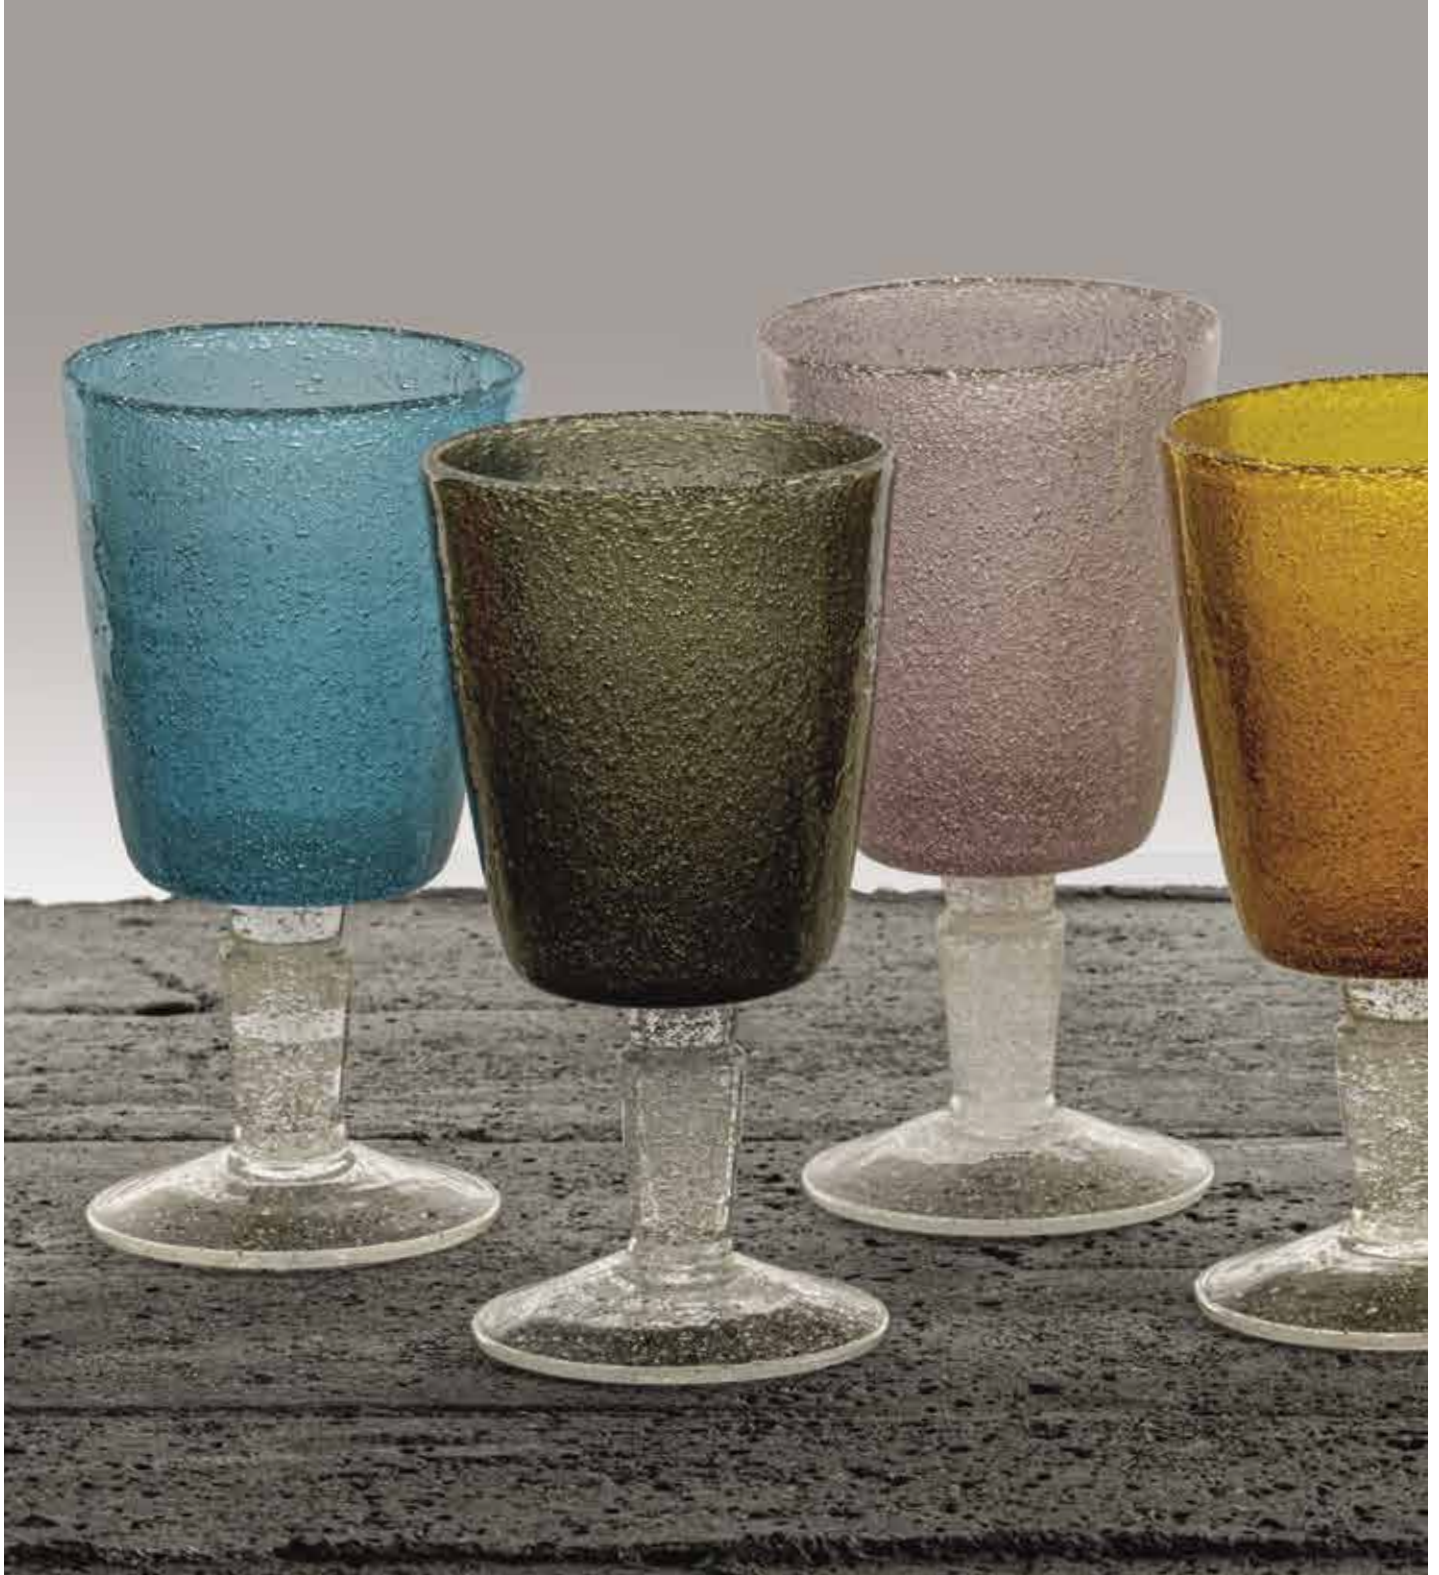

MM1GL-MV

→ **Peach**

MM1GL-PC

→ **Pink**

MM1GL-PI

goblet

GOBLET in pasta di vetro colorata
colored bubble glass

30 cl | h 155 mm | ø 80 mm | Box 6 pcs