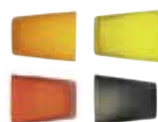

red - white transp.

Revolution Plastique

white transp. - black transp. - avio

The Club

avio - amber - mauve - pink

Tank!

deep blue - amber - light blue - petrol

The Wild

yellow transp. - black solid. - black transp.

Anti Pharmacy

stone

Cooltour Magazine

orange - mandarin - yellow transp. - black transp.

Vita-minic

GLASS 4pcs

yellow transp. - petrol - mauve

Dubstep Mixes Vol.2