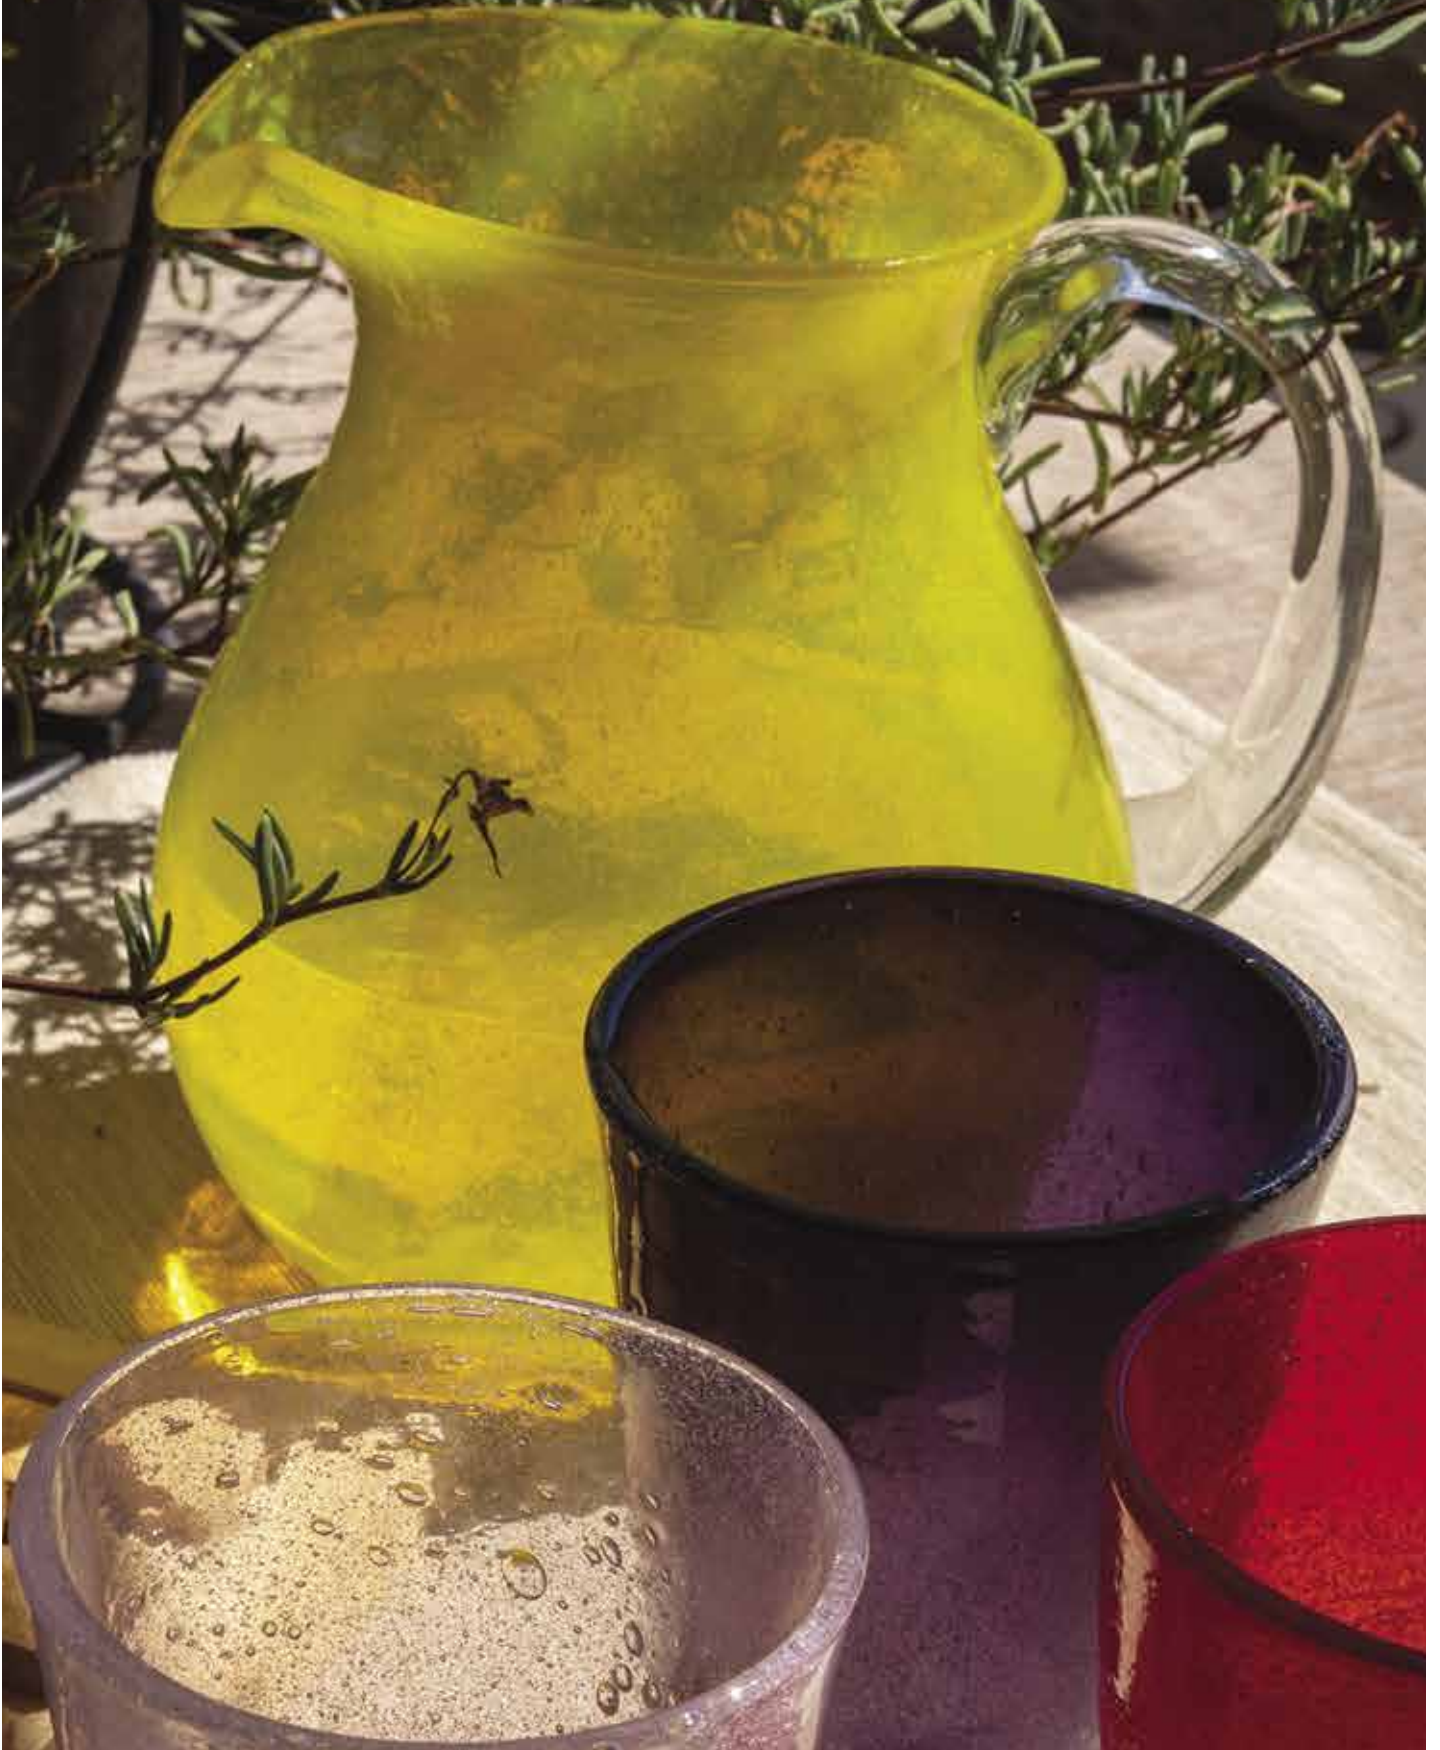

memento®

originale

small bowl

SMALL BOWL in pasta di vetro colorata
colored bubble glass

30 cl | h 75 mm | ø 115 mm | Box 4 pcs

→ **Red**

MM7SB-RE

→ **Orange**