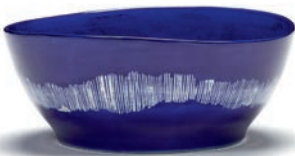

Lapis Lazuli + Swirl-Stripes White
B8921010C