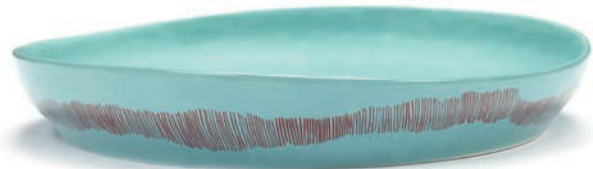

## LARGE SERVING PLATES

D.35 cm – H.6 cm  
D.13 3/4 inch – H.2 3/8 inch

White + Swirl-Stripes Red  
B8921014A  
Price:

Azure + Swirl-Stripes Red  
B8921014E  
Price:

Lapis Lazuli + Swirl-Dots White  
B8921014F  
Price: