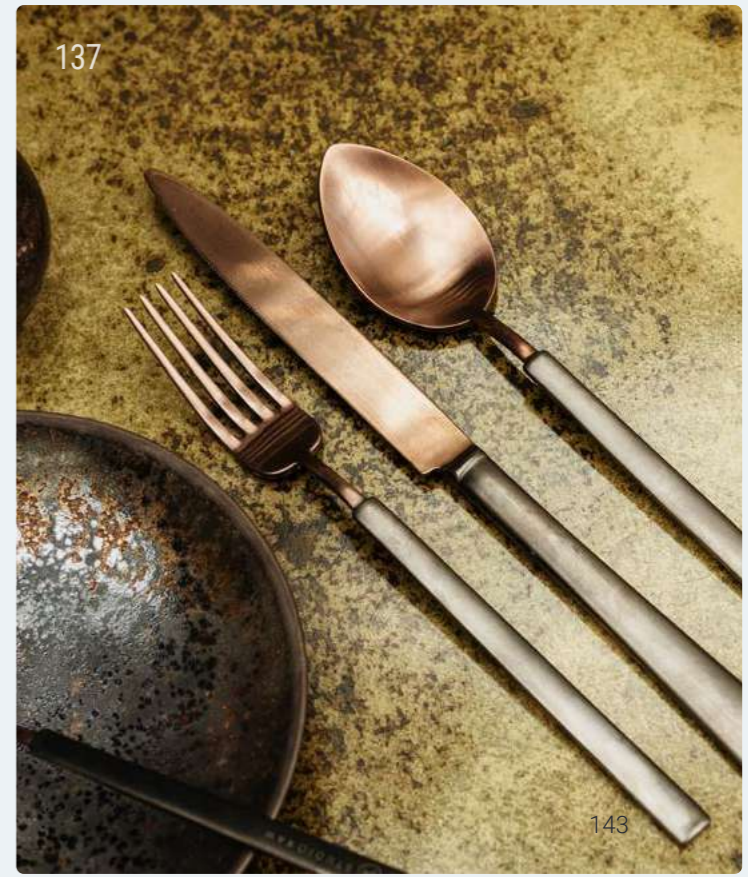

CUTLERY

CUTLERY

CUTLERY

142

137

143