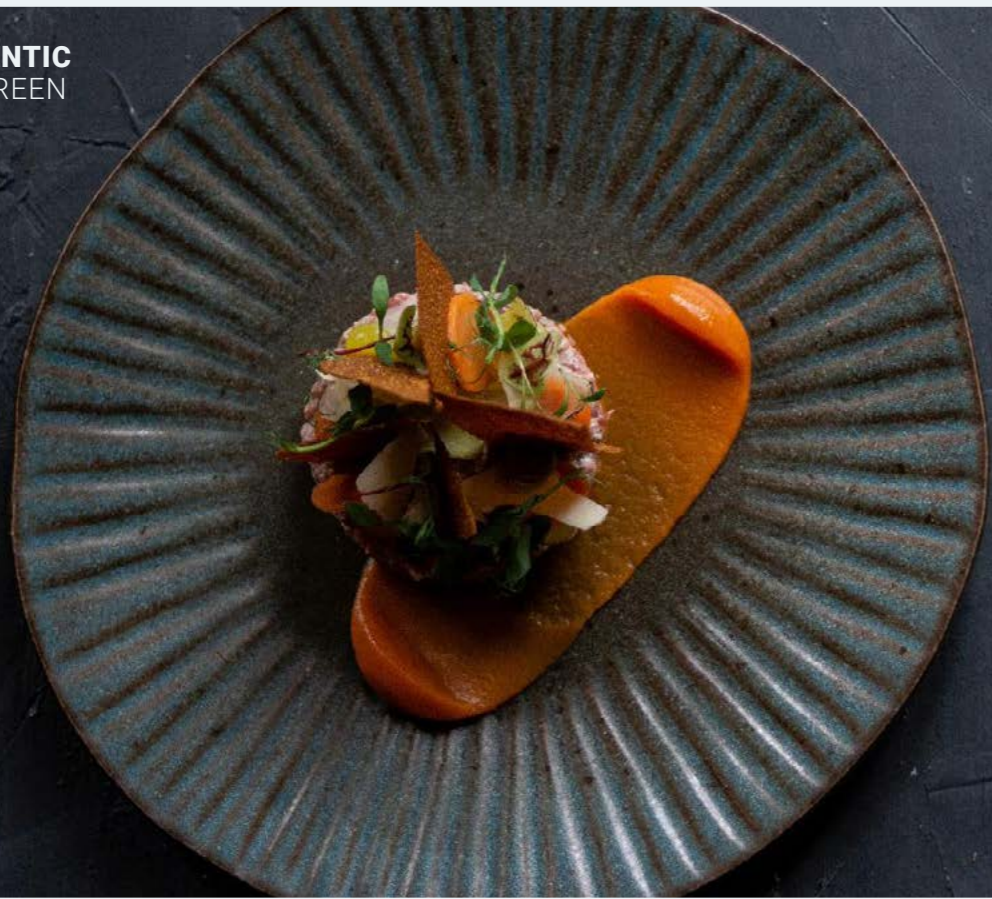

Q AUTHENTIC
STONEGREEN

COLOURED
TABLEWARE