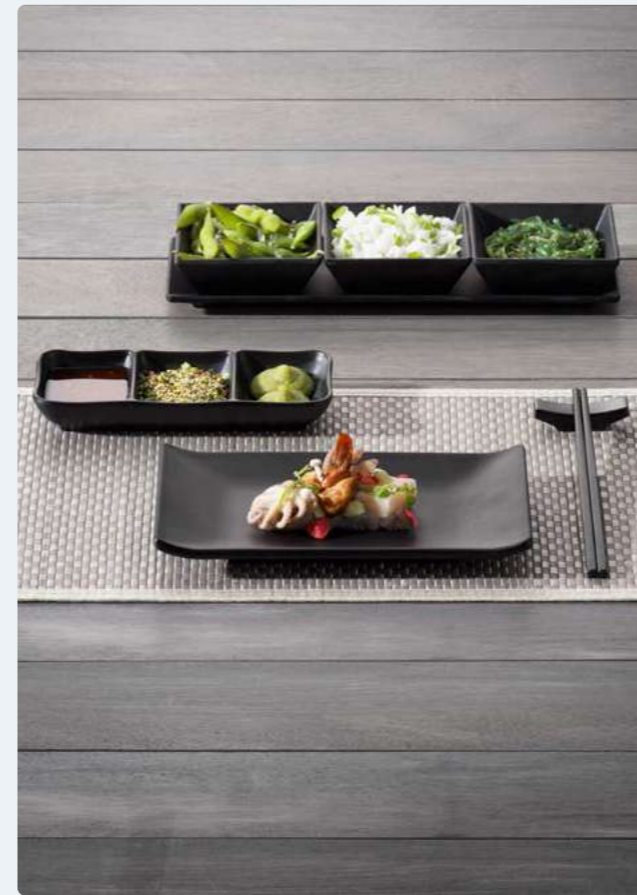

DINER PLATE
200909005 Ø 30 cm / 18 cm

PLATE
200808005 Ø 30 cm / 15 cm

AMUSE PLATE
200808004 Ø 30 cm / 12 cm

DEEP PLATE
200808006 Ø 28,5 cm

MELAMINE TABLEWARE

MARBLE

STRONG, TRENDY AND LIGHTWEIGHT

PLATE
MST-M1006 Ø 27,3 cm