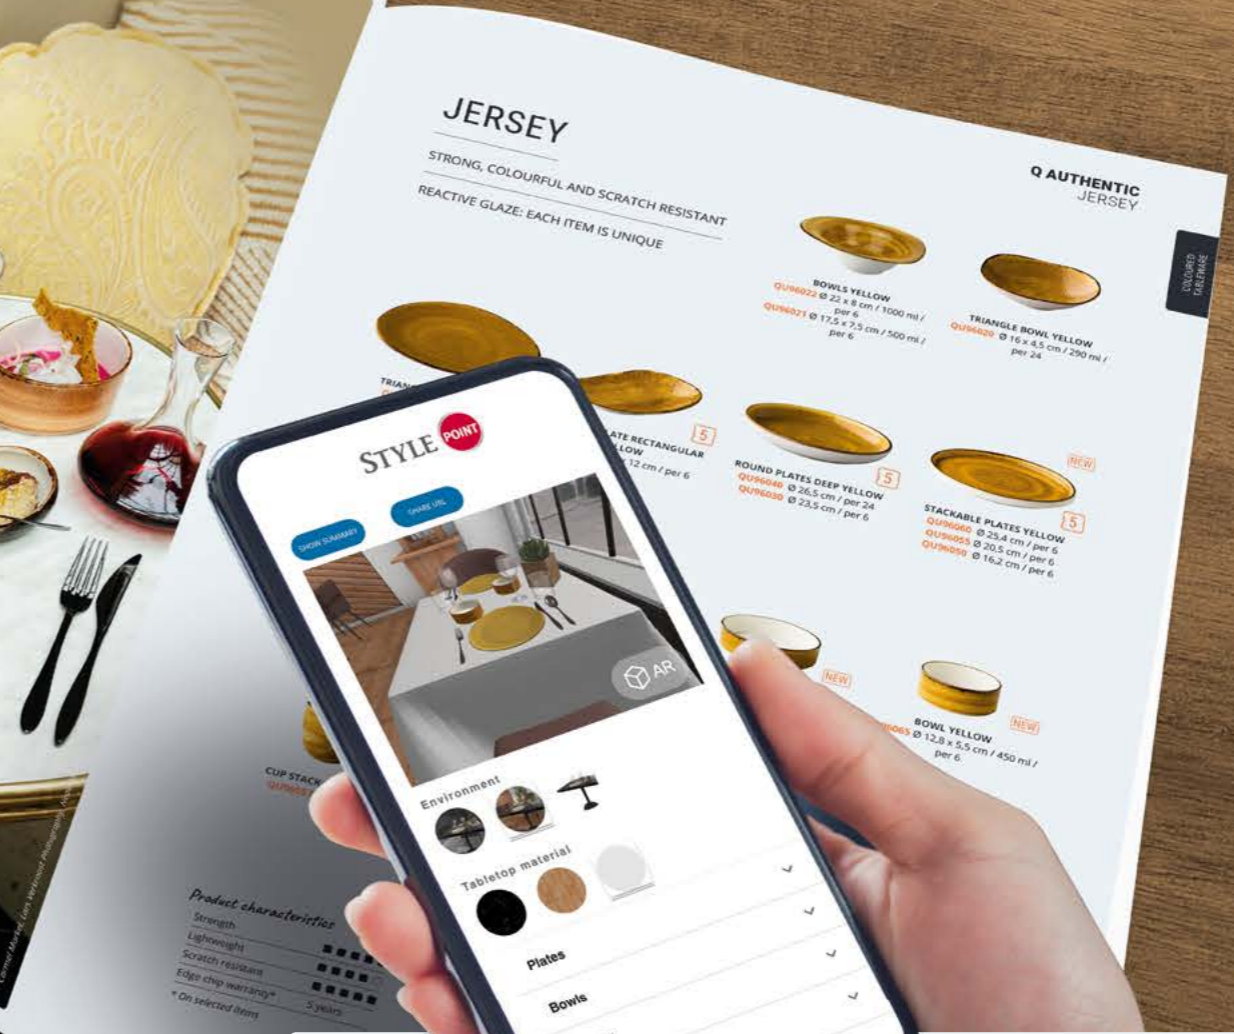

Martina Tenti, Davide Tenti, Italy

STUDIO
RAW
BYSTUDIORAW.COM

- STEP 1 CHOOSE YOUR SHAPE
- STEP 2 CHOOSE YOUR GLAZE
- STEP 3 MATCH YOUR DESIGN

CREATE YOUR OWN UNIQUE TABLEWARE

IN JUST 3 STEPS YOU CAN CREATE YOUR OWN UNIQUE TABLEWARE! CHOOSE YOUR SHAPE, CHOOSE YOUR GLAZE AND MATCH THE DESIGN WITH YOUR ENVIRONMENT BY PLACING YOUR CREATION ON YOUR OWN TABLE WITH AUGMENTED REALITY! IN STUDIO RAW, STYLEPOINTS IN-HOUSE PRODUCTION STUDIO, EVERYTHING IS MADE BY HAND, SPECIAL TECHNIQUES ARE USED AND EVERY ITEM IS UNIQUE. YOU CAN ORDER YOUR OWN HIGH-QUALITY TABLEWARE FROM 28 PIECES. BRING YOUR CREATIONS TO LIFE AND DISCOVER OUR STUDIO RAW.

DISCOVER NOW AND SCAN THE QR CODE

THE LATEST INNOVATION

NEED INSPIRATION FOR SETTING THE PERFECT TABLE?

CLICK, MIX AND MATCH WITH THE 3D TABLE SETTING CONFIGURATOR!

Setting the perfect table is a time-consuming process: requesting samples, trying out different combinations, giving it a careful consideration, requesting other samples and so on. Fortunately, that is no longer necessary with the Stylepoint 3D Table Setting Configurator! Scan the QR code and you select items of your choice easier, faster and better!

Augmented reality (AR) Check out the table setting you've created in your own environment with the AR function! To use the AR function, first select the white background and then click the AR button.

Available 24/7 In the morning or at night? Whenever it suits you, you can browse through this catalogue. See an interesting collection? Just scan the QR code on that page and it will open the 3D Table Setting Configurator with items of that collection. Now you can start mixing and matching until you have the perfect table!