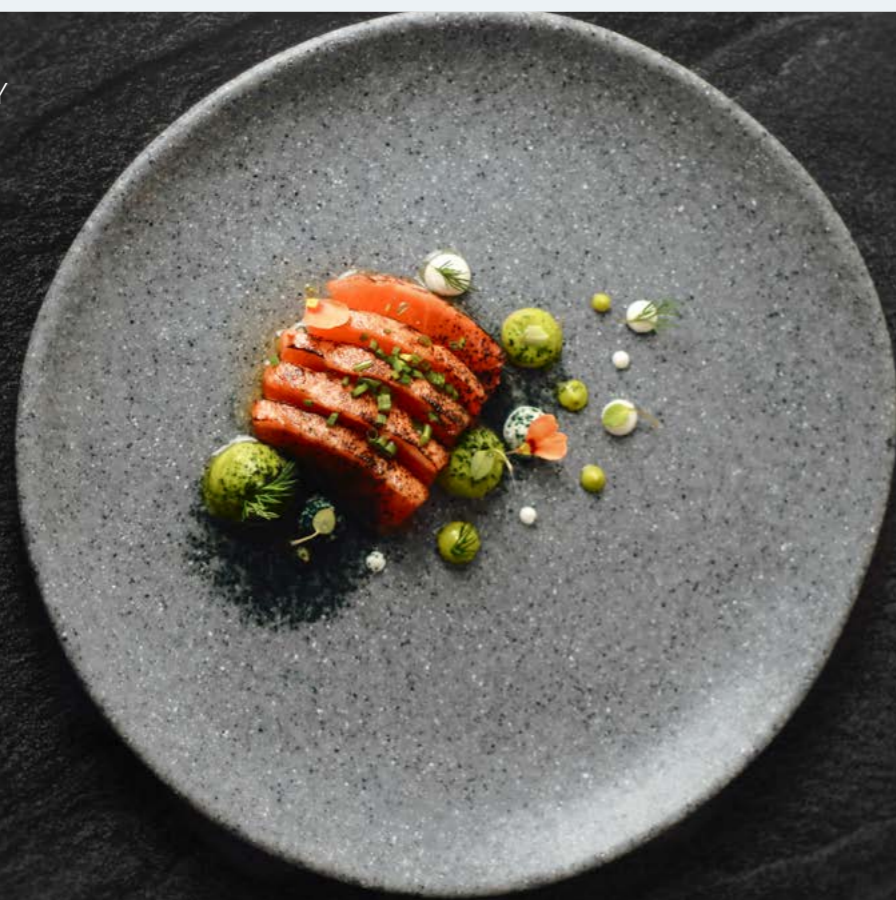

MELAMINE
PEBBLE GREY