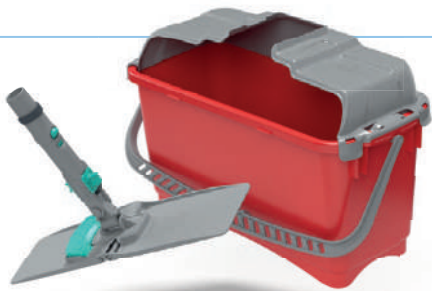

Floor frames

Pockety

NEW

Pockety Lampo frame

	00000854YM	40 cm
	00000854Y	40 cm
	00000854U	40 cm