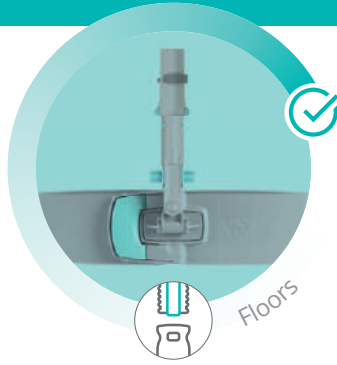

OPTIONS AVAILABLE

Colour

Litres

Sizes

Grammage

is complete

JACK

Floors

Surfaces

Glass

Dusting - Dusters and web brushes

Extraordinary becomes ordinary

CLEAN & GO

DISCOVER MORE

00008895 ↓ 54 ↓ 11 cm

00008881 ↓ 40 ↓ 6 cm
00008882 ↓ 60 ↓ 6 cm

00008878 ↓ 40 ↓ 7 cm
00008879 ↓ 60 ↓ 7 cm

B030413 ↓ 40 ↓ 8 cm
B030418 ↓ 60 ↓ 8 cm

B030405 ↓ 40 ↓ 8 cm
B030408 ↓ 60 ↓ 8 cm

B030414 ↓ 40 ↓ 8 cm
B030415 ↓ 60 ↓ 8 cm

00007450H ↓ 40 ↓ 9 cm
00007451H ↓ 60 ↓ 9 cm

Jack Lampo

00008546 for handles ø 23 mm
00008547 for poles ø 21 mm

Buffy

00008880

Lampo curved web brush

00005000E

Lampo rounded web brush

00005010E

Floor frames

Pockety

NEW

Pockety Lampo frame

	00000854YM	40 cm
	00000854Y	40 cm
	00000854U	40 cm