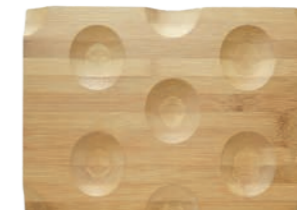

**Jo 5
Bamboo**

20203
29 x 20 X 1