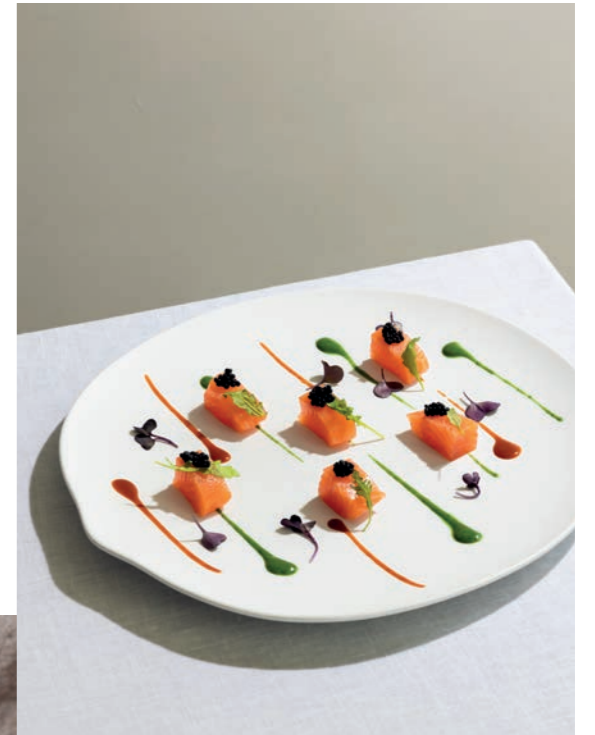

SHELL LINE

The ergonomic as well as delicate design of its elements allows a wide range of uses, whether traditional cuisine or the most modern conceptual presentations.