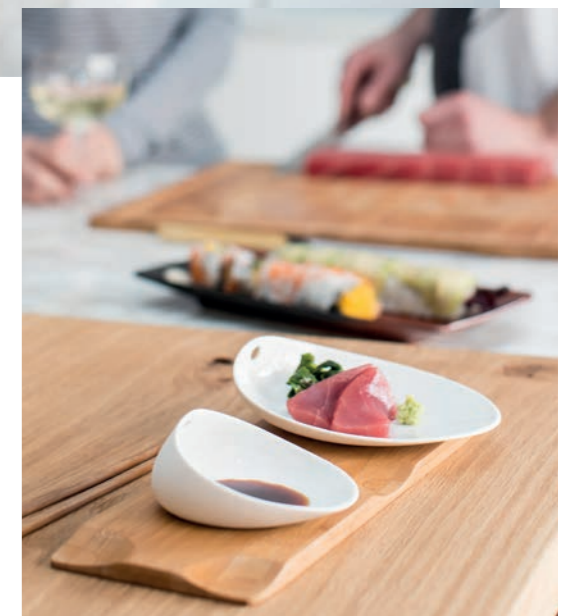

Inspired in nature and going back to our origins with a pure essential form, Jomon is a kind of shell wick can be held in your hand to eat in a free way, sitting at the table, standing or laying down