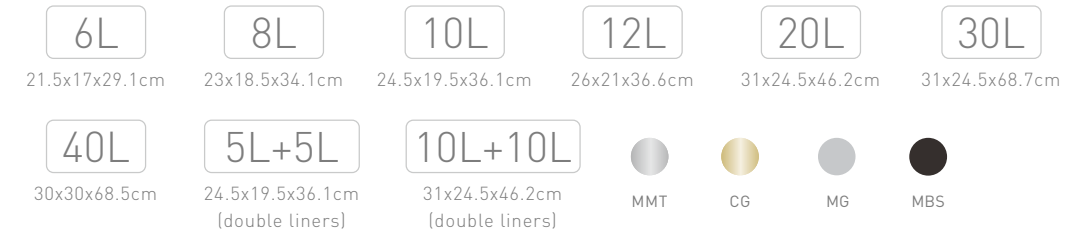

LAGUNA SLIM OPEN TOP BIN

EK9082