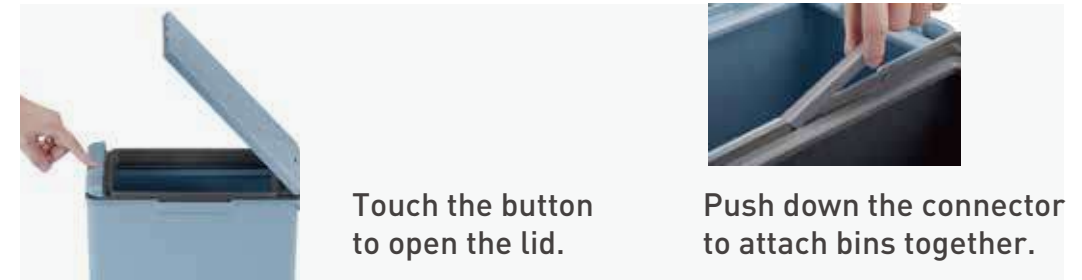

MORANDI TOUCH BIN

EK6187

20L
20.6x32.5x40cm

30L
20.6x32.5x57cm

40L
23x35.5x61cm

Touch the button to open the lid.

Push down the connector to attach bins together.

- Front facing touch bar mechanism
- Lid detaches for easy waste removal
- Interlocking design allows you to attach multiple bins for recycling
- Bins available in multiple colors for easy sorting