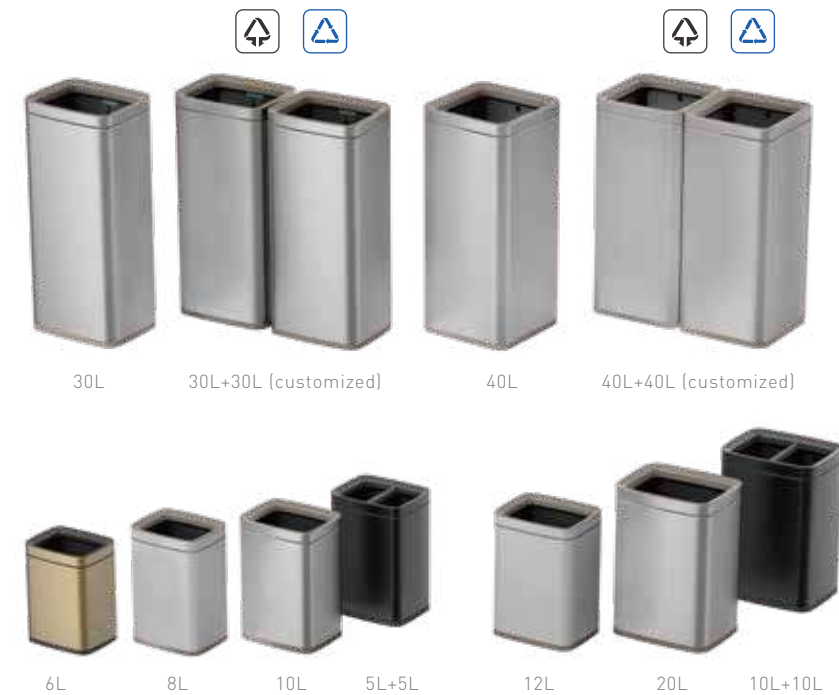

Durable stainless steel open top bin available in single or dual compartment configuration for convenient waste sorting.

- Open top design
- Independent compartments great for recycling
- Soft square unique shape
- Plastic bag stabilizer
- Fingerprint resistant
- Skid resistant base