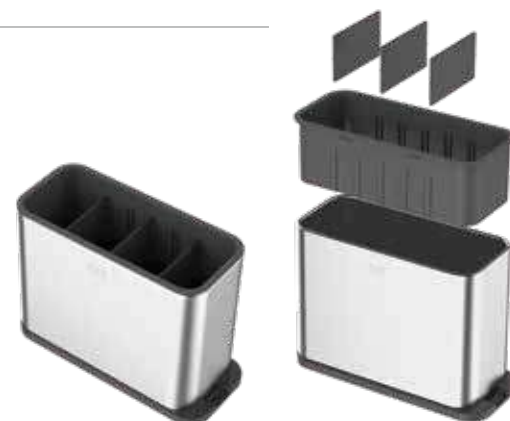

REGAL KITCHEN UTENSILS STORAGE STAND

EK8628

20.3x8.7x14.7cm MT

Compartments to store various utensils.

- Adjustable dividers to customize compartments to fit your needs
- Easy to disassemble for cleaning
- Draining base to drain away excess moisture
- Non-skid rubber feet at the base
- Fingerprint resistant brushed stainless steel finish