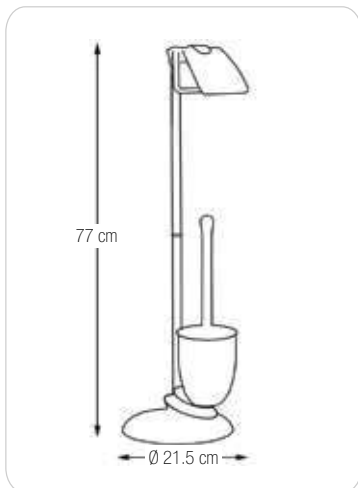

DARWIN

METAL CHROMIUM-PLATED

STABILITY	MOVABLE	SPACE-SAVING	SPARE	SPARE	SPARE
			PP Ø 83 mm black	PP Ø 83 mm white	ABS Ø 83 mm chromed / white
			10.42525	10.21464	10.43930

chrome / porcelain
Ø 21.5 x 77 cm
10.05413

3