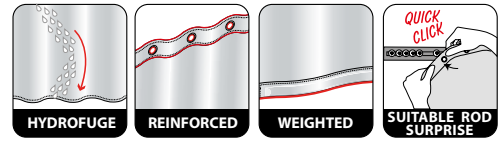

TROPIC

100% POLYESTER