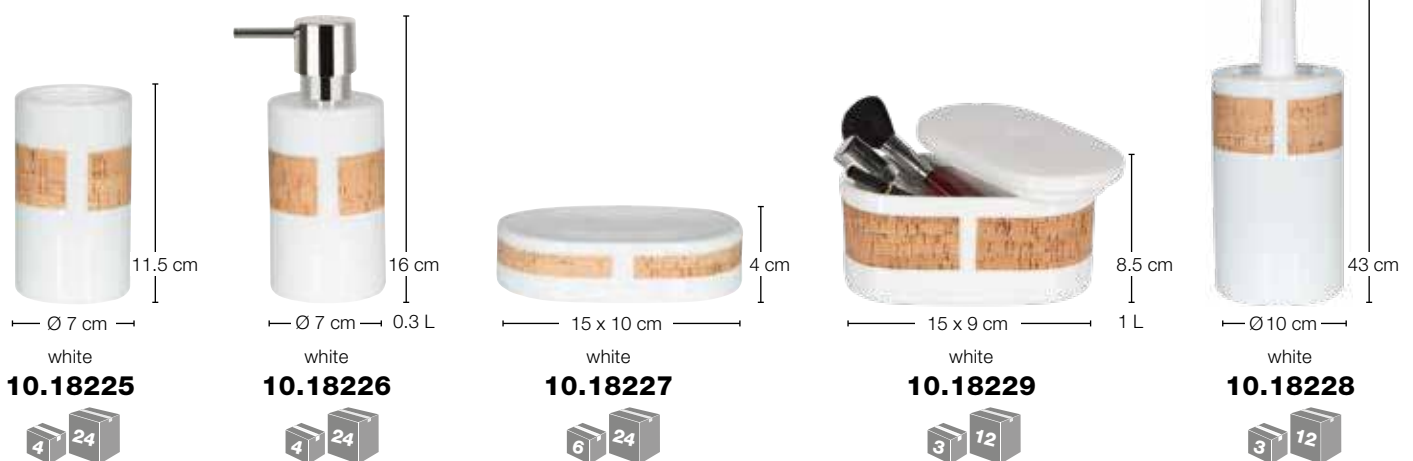

clear-white
10.43856

orange
10.10509

red
10.06773

dark-grey
10.06781

TUBE NATURE

PORCELAIN | CORK BAND

TUBE

PORCELAIN | STONEWARE