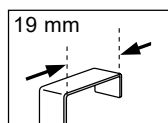

LIFT

STAINLESS STEEL POWDER COATED/BRUSHED

- Türhaken
- Crochet pour porte
- Ganci per porta
- Gancho de puerta
- Door hook

- Wandhaken für die dusche
- Crochet pour paroi de douche
- Ganci a muro per doccia
- Gancho de pared de la ducha
- Shower screen hook

PUNT

STAINLESS STEEL

- Wandhaken für die dusche
- Crochet pour paroi de douche
- Ganci a muro per doccia
- Gancho de pared de la ducha
- Shower screen hook