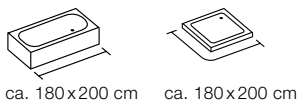

ALTRO

^{TM} 100% POLYESTER
on the back

champagne
180x200 cm **10.29051**

manhattan
180x200 cm **10.19025**

white
120x200 cm **10.32129**
180x200 cm **10.28708**

AMANDA

^{TM} 100% POLYESTER
on the back

pink
180x200 cm **10.15174**