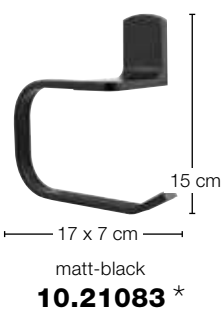

TAKU
design

TAKU

ZINC | STAINLESS STEEL * | CHROMED | GLASS

▪ Pulverbeschichtet / Powder-coated / Thermolaqué

- 10.21079 | 10.21080 | 10.21081
- 10.21084 | 10.21087 | 10.21083
- 10.21085 | 10.21086 | 10.21088
- 10.21069 | 10.21070 | 10.21072
- 10.21074 | 10.21073 | 10.21075
- 10.21076

- 10.21082 | 10.21071
- 10.12566