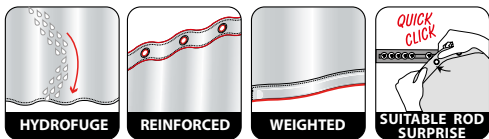

VISION

100% POLYESTER

Made in Europe

blue
120x200 cm **10.20628**
180x180 cm **10.20629**
180x200 cm **10.20630**
240x180 cm **10.20631**