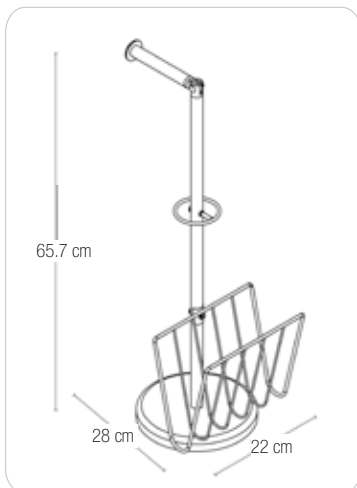

TENERIFE

STEEL

chrome
Ø 19 x 25 x 65.7 cm
40.07490

TENERIFE

STEEL

chrome
28 x 22 x 65.7 cm
40.07491

STOCK

METAL