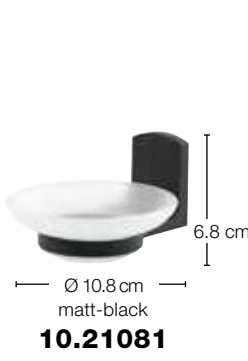

TAKU
design

TAKU

ZINC | STAINLESS STEEL * | CHROMED | GLASS

▪ Pulverbeschichtet / Powder-coated / Thermolaqué

- 10.21079 | 10.21080 | 10.21081
- 10.21084 | 10.21087 | 10.21083
- 10.21085 | 10.21086 | 10.21088
- 10.21069 | 10.21070 | 10.21072
- 10.21074 | 10.21073 | 10.21075
- 10.21076

- 10.21082 | 10.21071
- 10.12566