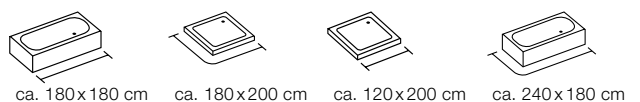

10.19302

Kat./cat. III

Spezialmasse
Mesures spéciales
Special measures
10.19303

Kat./cat. III

10.19304