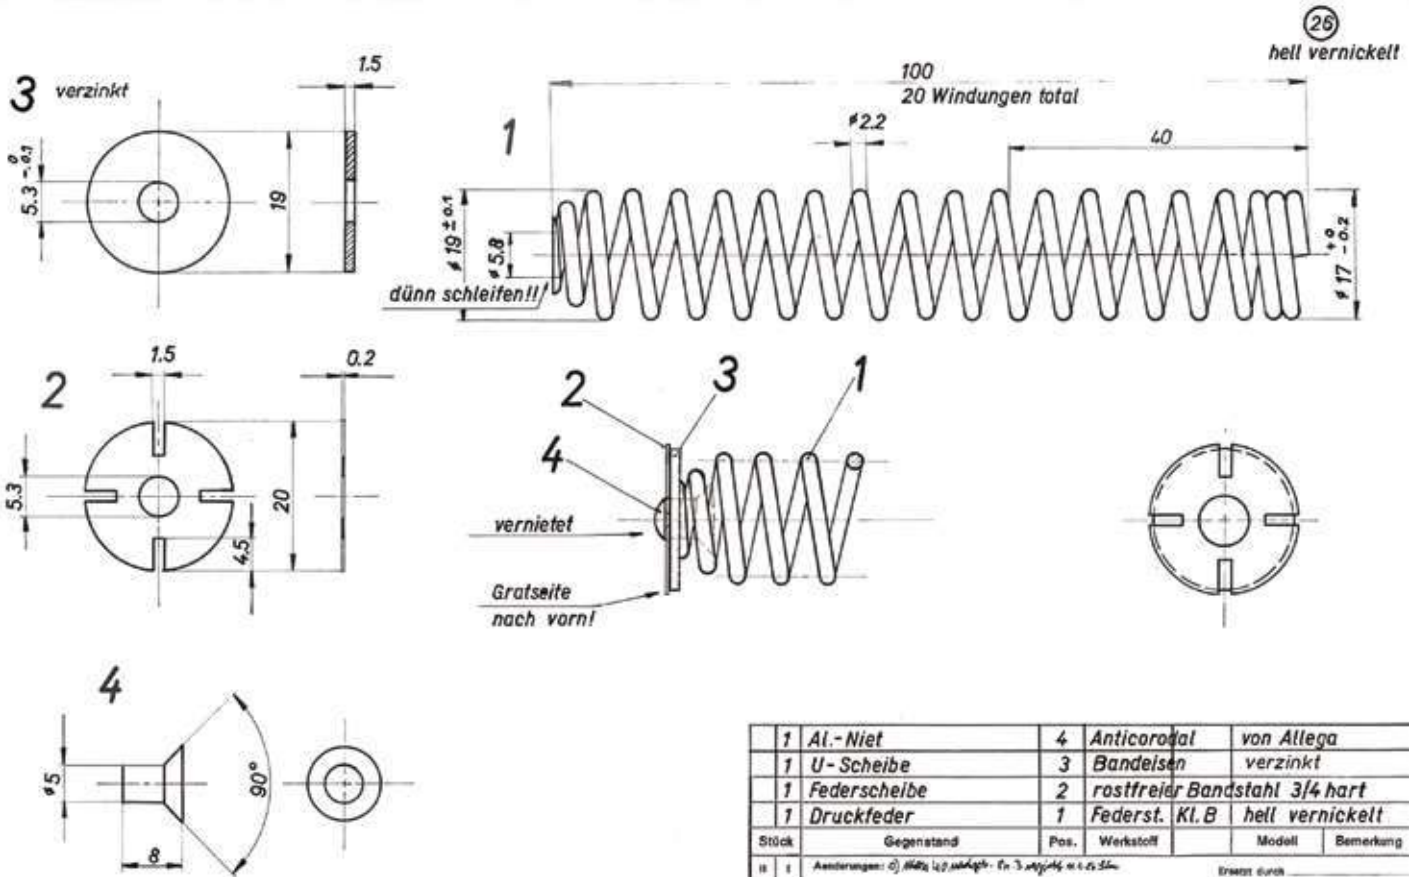

1	Al.-Niet	4	Anticorodal	von Allega			
1	U-Scheibe	3	Bandeisen	verzinkt			
1	Federscheibe	2	rostfreier Bandstahl	3/4 hart			
1	Druckfeder	1	Federst. Kl.B	hell vernickelt			
Stück	Gegenstand	Pos.	Werkstoff	Modell	Bemerkung		
II	Änderungen: 0) Mittel 1/2 verbleibt - für 3. Maßstab 1:1 bis 2:1				Erstellt durch		
					Erstellt für		
	Spirella-Magic-9			Maßstab	26.2.68		
				2:1		Gezeichnet	
						Geprüft	
	Federnfabrik & Apparatebau A.-G. Kaltbrunn SG			Gesehen			
				FK 661 a			

Anton A. Heuberger, Kloten.