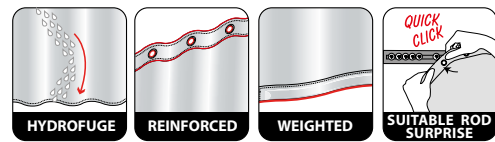

TRENTO

^{TM} 73% COTTON | 27% POLYESTER
on the back

▪ Made in Europe