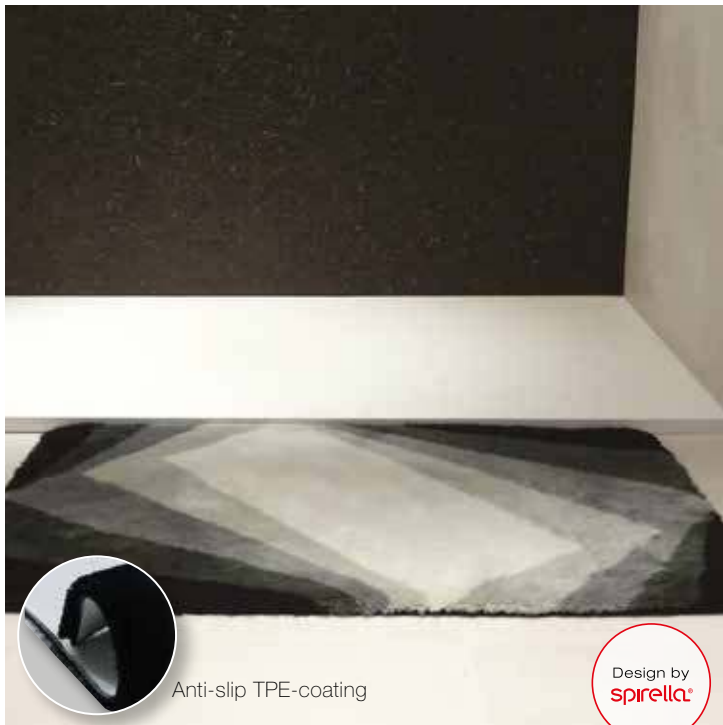

60% POLYESTER | 40% COTTON

taupe & white
50 x 80 cm **10.21259**

ca. 50x80 cm

50x80cm

Anti-slip TPE-coating

Design by
spirella®

KALI

100% ACRYLIC