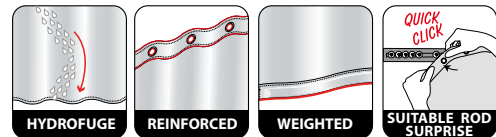

▪ **Trevira CS DIN 4102**

	white	
	120x200 cm	10.19151
	180x180 cm	10.19143
	180x200 cm	10.19144
	240x180 cm	10.19152

SCHWER ENTFLAMMBAR
DIFFICILEMENT INFLAMMABLE
DIFFICOLTÀ INFIAMMABILE
DIFICULTAD INFLAMABLE
MINIMUM FLAMMABILITY LEVEL