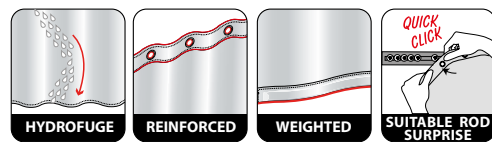

blue green
180x200cm **10.29474**

ca. 180x200 cm

ca. 180x200 cm