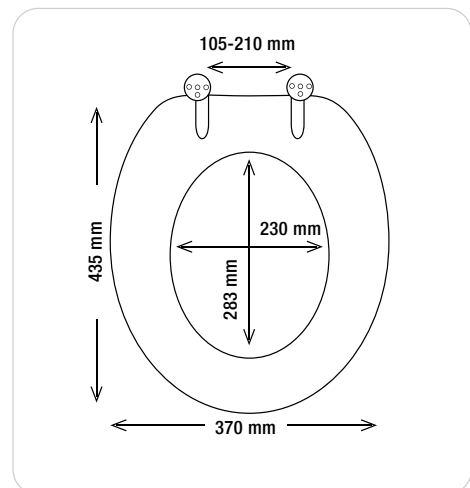

Design by
spirella®

KITTY

MDF | 2.2 kg

zinc alloy chromed
10.25935

white
36.7 x 46.5 cm
40.07524

KITTY PAW
Shower curtain
180x200 cm
10.19180

NEW BROOK

MDF | 2.9 kg

zinc alloy chromed
10.25935

white
37 x 43.5 cm
40.07522

NEW BROOK
Shower curtain
180x200 cm
40.07574