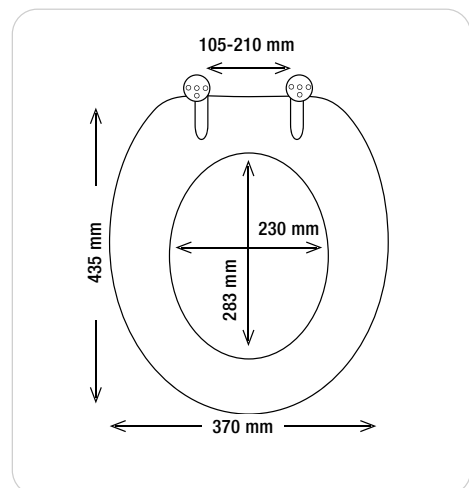

MALDIVES

MDF | 3 kg

zinc alloy
chromed
10.25935

multicolor
37 x 43.5 cm
40.07364

OSLO

BAMBOO | 2.54 kg

zinc alloy
chromed
10.25935

bamboo/white
37 x 45.5 cm
40.07529