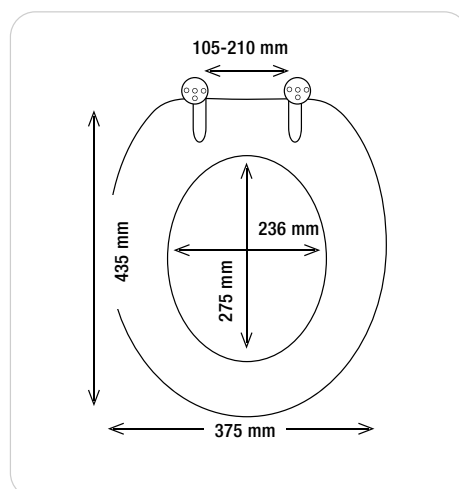

BALI

MDF | 2.2 kg

SLOW CLOSE

ZINC ALLOY

HIGH GLOSS

SPARE

zinc alloy
chromed

10.25935

white

36.7x46.5 cm

40.07526