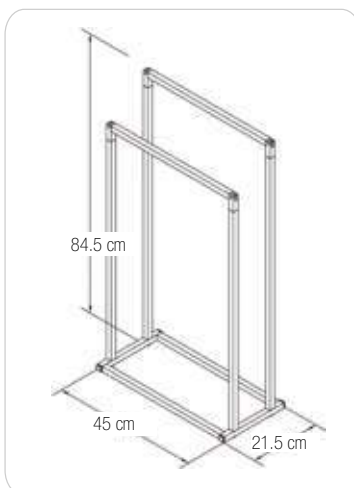

40.07488

CHIC

STEEL | BAMBOO

matt-black / bamboo
45 x 21.5 x 84.5 cm

40.07652

CHIC

STEEL | BAMBOO

matt-black / bamboo
19 x 19 x 74.5 cm
40.07651