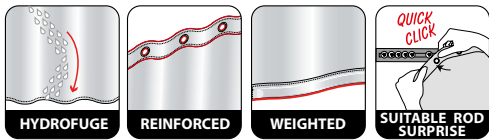

SERENGETI

100% POLYESTER
on the back

black
180x200 cm **10.19148**

ca. 180x200 cm

ca. 180x200 cm