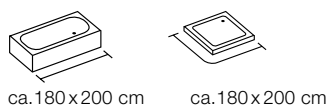

ANEMONE

100% POLYESTER

Made in Europe