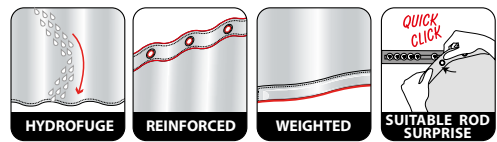

ca. 180x200 cm

SMARTLION

 100% POLYESTER

SWIMMING

 100% POLYESTER

TEIVA

TM 100% POLYESTER
on the back

▪ Made in Europe