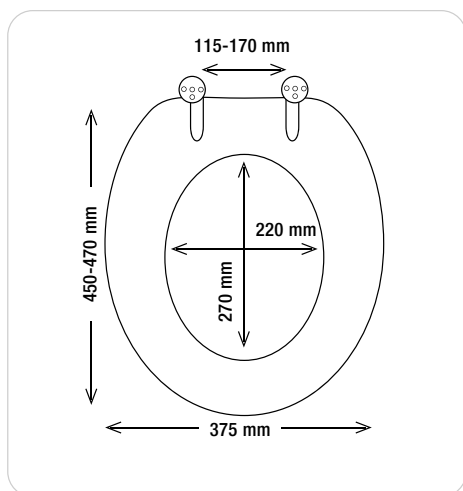

STYLE

MDF | 3 kg

zinc alloy
chromed
10.25935

grey titanium
37.5 x 47 cm
40.07083

white
37.5 x 47 cm
40.07082

EASY CLIP

STAINLESS STEEL
polished
10.25933

HARRY