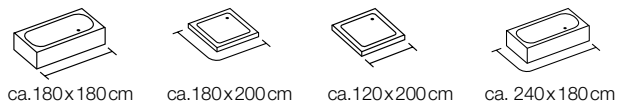

ca.180x180cm   ca.180x200cm   ca.120x200cm   ca. 240x180cm