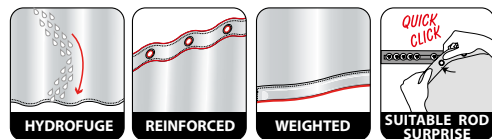

WET

100% POLYESTER

Made in Europe

Perleffekt | Effet perlé | Pearl effect