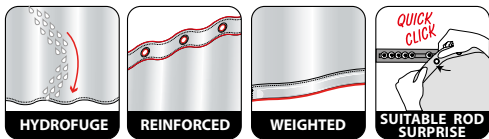

ESCARGOT

100% POLYESTER

Made in Europe

Perleffekt / Effer perlé / Pearl effect