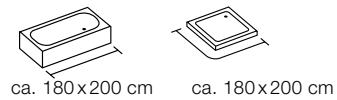

▪ Mit Stickerei | Avec broderie | With embroidery