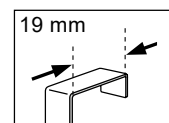

- Wandhaken für die dusche
- Crochet pour paroi de douche
- Ganci a muro per doccia
- Gancho de pared de la ducha
- Shower screen hook