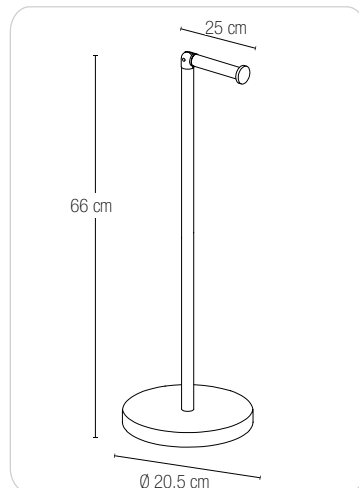

matt-black
Ø 20.5 x 19 x 66 cm
40.07653