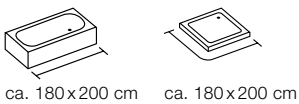

Kat./cat. IV

LEOPARD

 100% POLYESTER

beige-black
180x200 cm **10.16405**

ca. 180x200 cm ca. 180x200 cm

LINES

 100% POLYESTER

▪ Made in Europe 