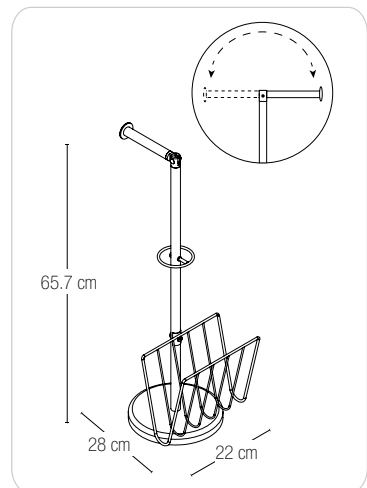

chrome
Ø 19 x 25 x 65.7 cm
40.07490