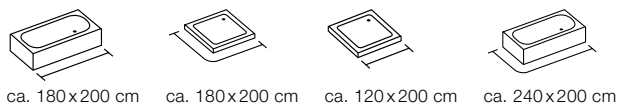

ca. 180x200 cm   ca. 180x200 cm   ca. 120x200 cm   ca. 240x200 cm