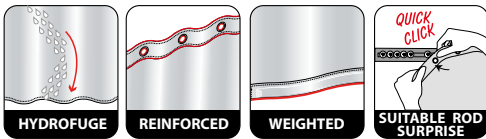

JUNGLE

100% POLYESTER
on the back

green
180x200 cm **10.20157**

ca. 180x200 cm

ca. 180x200 cm