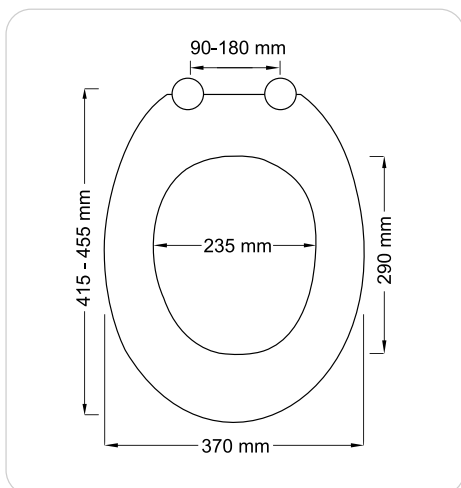

HARRY

PP | 1.3 kg