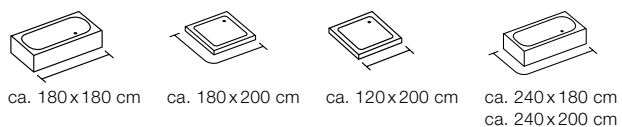

Satin-Effekt / Effet satiné / Satin effect