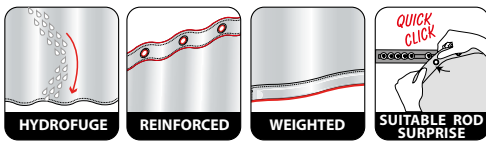

ca. 180x200 cm

SMARTLION

 100% POLYESTER

SWIMMING

 100% POLYESTER

TEIVA

TM 100% POLYESTER
on the back

▪ Made in Europe