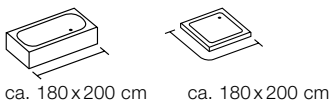

TRIBAL

73% COTTON | 27% POLYESTER

▪ Made in Europe