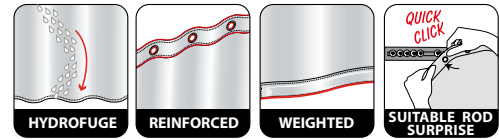

Kat./cat. IV

LEOPARD

 100% POLYESTER

beige-black
180x200 cm **10.16405**

ca. 180x200 cm ca. 180x200 cm

LINES

 100% POLYESTER

▪ Made in Europe 