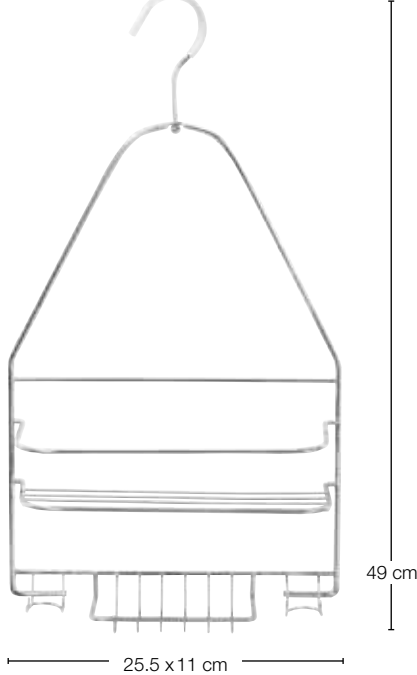

JOE

METAL

40.07347

MINI

METAL

40.07507