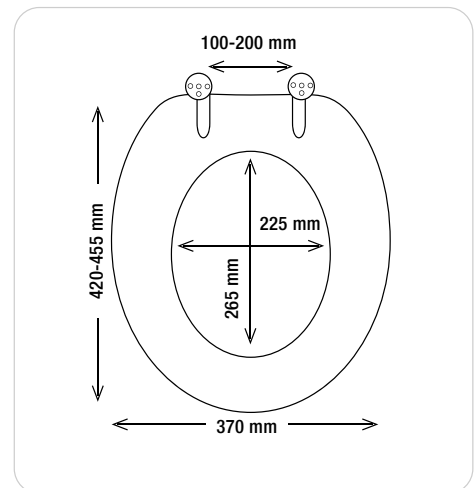

MALDIVES

MDF | 3 kg

zinc alloy
chromed
10.25935

multicolor
37 x 43.5 cm
40.07364

OSLO

BAMBOO | 2.54 kg

zinc alloy
chromed
10.25935

bamboo/white
37 x 45.5 cm
40.07529