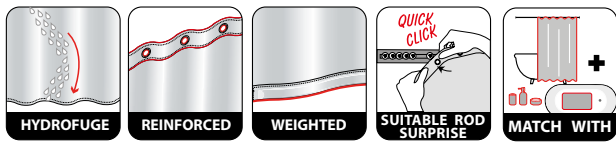

ca. 180x200 cm

SMARTLION

 100% POLYESTER

SWIMMING

 100% POLYESTER

TEIVA

TM 100% POLYESTER
on the back

▪ Made in Europe