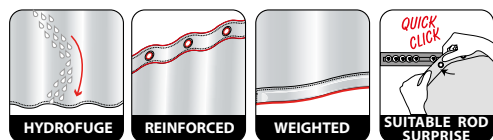

ANEMONE

100% POLYESTER

Made in Europe