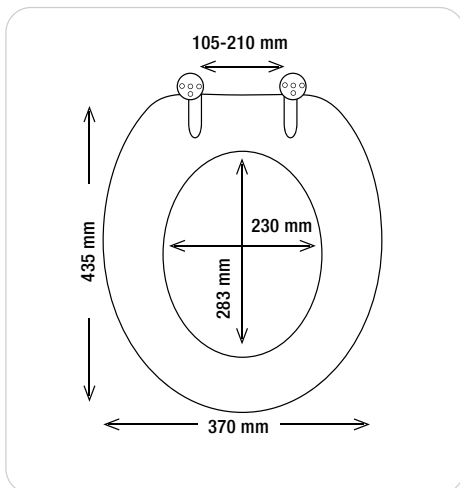

MALDIVES

MDF | 3 kg

zinc alloy
chromed
10.25935

multicolor
37 x 43.5 cm
40.07364

OSLO

BAMBOO | 2.54 kg

zinc alloy
chromed
10.25935

bamboo/white
37 x 45.5 cm
40.07529