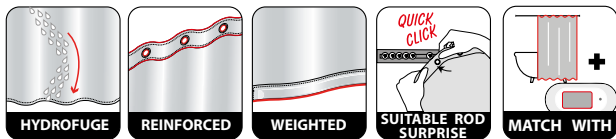

CLOUD

 100% POLYESTER

blue
180x200 cm **10.18472**

ca. 180x200 cm

ca. 180x200 cm

CONCHA

100% POLYESTER
on the back

marine
 120x200 cm **10.12924**
 180x200 cm **10.04603**