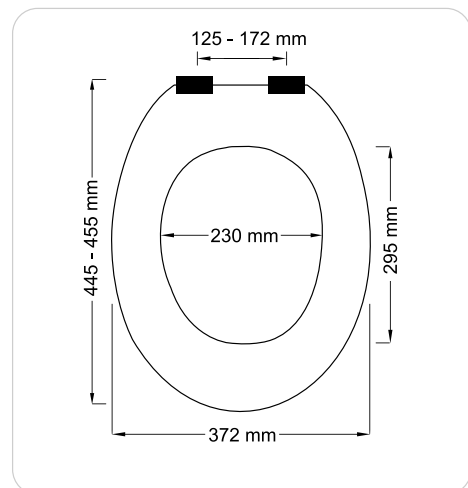

NEELA

DUROPLAST | 1.7 kg

SLOW CLOSE

MATT FINISH

CHROME PLATED ABS

SPARE

ABS / chromed
10.25934