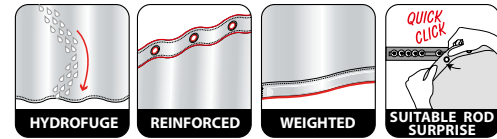

GRASS

 100% POLYESTER

- green
 - 180x200 cm **10.16404**

JAYA

100% POLYESTER

JINZO

100% POLYESTER

JUNGLE