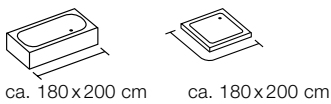

ca. 180x200 cm

SMARTLION

 100% POLYESTER

SWIMMING

 100% POLYESTER

TEIVA

TM 100% POLYESTER
on the back

▪ Made in Europe