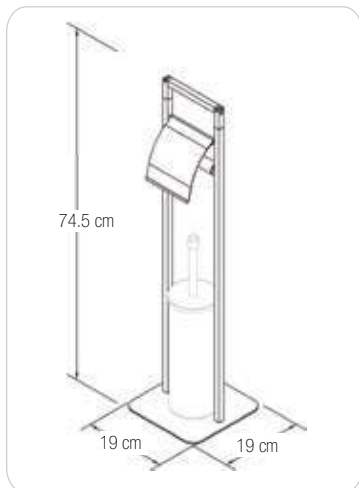

40.07488

CHIC

STEEL | BAMBOO

matt-black / bamboo
45 x 21.5 x 84.5 cm

40.07652

CHIC

STEEL | BAMBOO

matt-black / bamboo
19 x 19 x 74.5 cm
40.07651