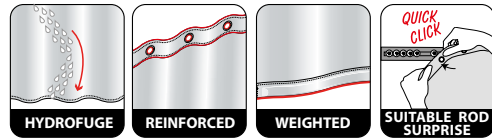

ca. 180x200 cm

ca. 180x200 cm

ANELLO

 100% POLYESTER
on the back

grey
 180 x 200 cm **10.13530**

ca. 180x200 cm

ca. 180x200 cm

ANEMONE