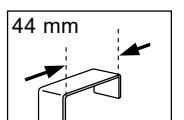

RONDA-QUATTRO

METAL | ABS

35 x 4.4 cm

matt-white
10.20511

matt-white/neon
10.20670

matt-black
10.20510