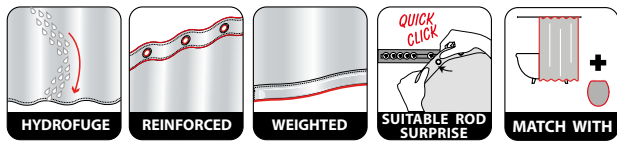

black
180x200cm **10.18470**

BAD DOG / Toilet-seat
37x43.5 cm
40.07359

ca. 180 x 180 cm

ca. 180 x 200 cm