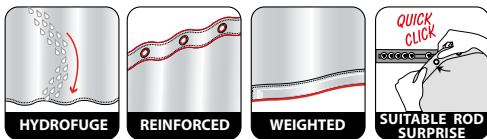

MILANO

100% POLYESTER

Made in Europe

Perleffekt | Effet perlé | Pearl effect

	ciel	
	120x200 cm	10.01185
	180x180 cm	10.01186
	180x200 cm	10.01187
	240x180 cm	10.01188

	silver	
	120x200 cm	10.01148
	180x180 cm	10.01149
	180x200 cm	10.01150
	240x180 cm	10.01151