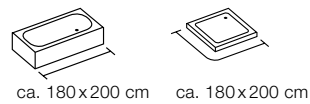

10.15560   **10.15561**   **10.15562**

Kat./cat. IV
Spezialmasse
Mesures spéciales
Special measures