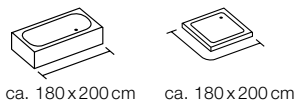

ca. 180x200 cm   ca. 180x200 cm