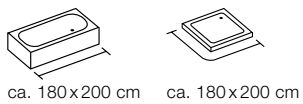

GRASS

 100% POLYESTER

- green
 - 180x200 cm **10.16404**

JAYA

100% POLYESTER

JINZO

100% POLYESTER

JUNGLE