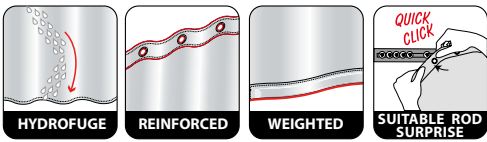

TRIBAL

73% COTTON | 27% POLYESTER

▪ Made in Europe