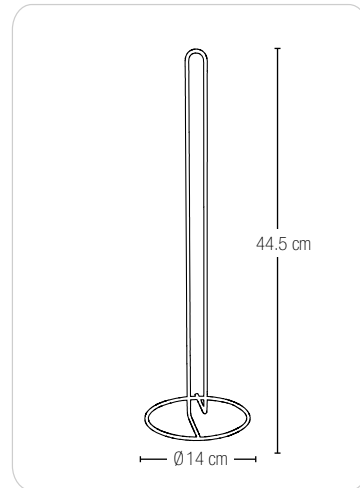

STOCK

METAL

chrome
Ø 14 x 44.5 cm
40.07504

matt-black
Ø 14 x 44.5 cm
40.07723