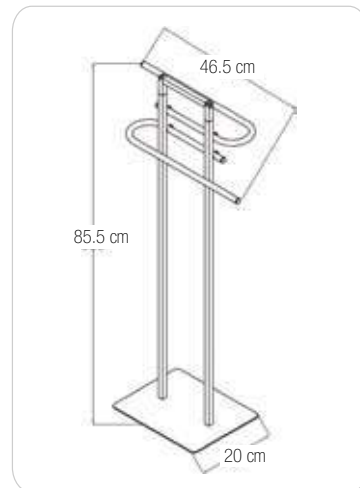

STEEL

chrome
47.5 x 88.5 cm
40.07489

NATURA

STEEL | METAL | BAMBOO

white / bamboo
46.5 x 20 x 85.5 cm
40.07487

NATURA

STEEL | METAL | BAMBOO

white / bamboo
19 x 19 x 74.5 cm
40.07486