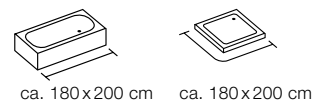

GRASS

 100% POLYESTER

- green
 - 180x200 cm **10.16404**

JAYA

100% POLYESTER

JINZO

100% POLYESTER

JUNGLE