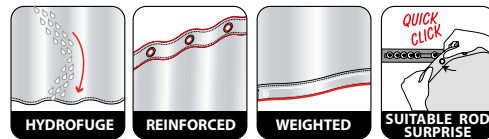

GRASS

100% POLYESTER

- green
  - 180x200 cm **10.16404**