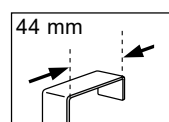

RONDA

METAL | ABS

DOOR HOOK

4 x 4.4 cm
matt-white
10.20507

matt-black
10.20506

RONDA-TRE

METAL | ABS

DOOR HOOK

30 x 4.4 cm
matt-white
10.20509

matt-black
10.20508