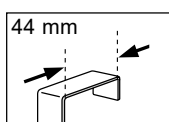

old appearance
4.4 x 8.5 x 14.3 cm
40.07018

RONDA

METAL | ABS

DOOR HOOK

4 x 4.4 cm
matt-white
10.20507

matt-black
10.20506

RONDA-TRE

METAL | ABS