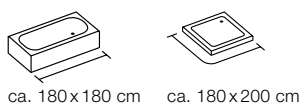

DEEP SEA

100% POLYESTER

HYDROFUGE
 REINFORCED
 WEIGHTED
 QUICK CLICK
 SUITABLE ROD SURPRISE

acqua
 180 x 180 cm **10.18921**
 180 x 200 cm **10.18467**

ELEPHANT

100% POLYESTER

HYDROFUGE
 REINFORCED
 WEIGHTED
 QUICK CLICK
 SUITABLE ROD SURPRISE
 MATCH WITH