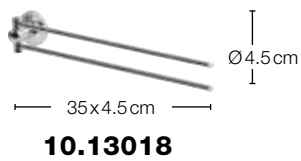

10.13012 | 10.13015 | 10.13014 | 10.13013 | 10.13009 | 10.13016 | 10.13011
10.13010 | 10.13018 | 10.13008 | 10.13006 | 10.13007 | 10.13004 | 10.13005

10.13017

10.12566

10.12566

PATTEX
Klebeknete für ca. 10 Fixierungen
Pâte à coller pour env. 10 fixations
Incollare la pasta per ca. 10 fissaggi
Pasta pasta por aprox. 10 fijaciones
Adhesive for approx. 10 mountings