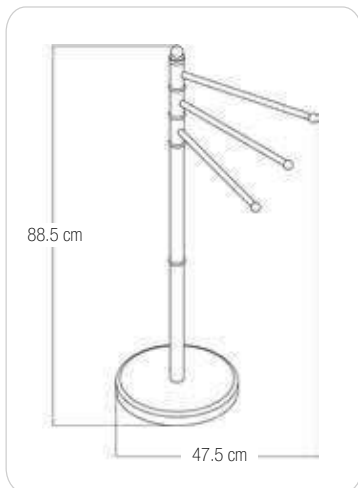

FLAG

STEEL

chrome
47.5 x 88.5 cm
40.07489

NATURA

STEEL | METAL | BAMBOO