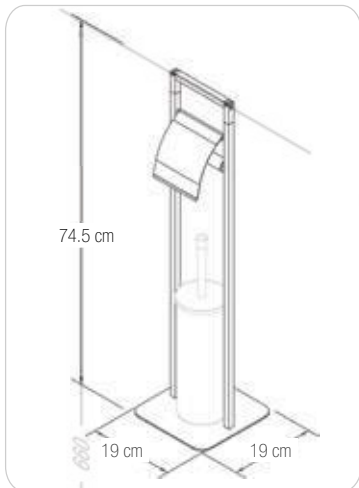

STEEL

chrome
47.5 x 88.5 cm
40.07489

NATURA

STEEL | METAL | BAMBOO

white / bamboo
46.5 x 20 x 85.5 cm
40.07487

NATURA

STEEL | METAL | BAMBOO

white / bamboo
19 x 19 x 74.5 cm
40.07486