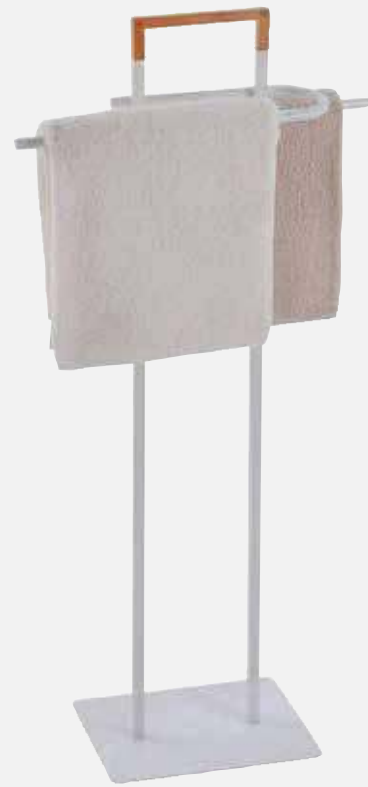

FLAG

STEEL

chrome
47.5 x 88.5 cm
40.07489

NATURA

STEEL | METAL | BAMBOO