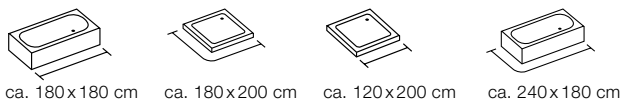

10.15560   **10.15561**   **10.15562**

Kat./cat. IV
Spezialmasse
Mesures spéciales
Special measures