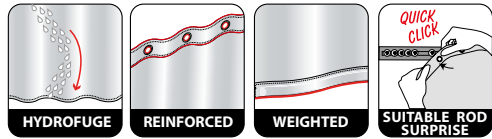

GRASS

 100% POLYESTER

- green
 - 180x200 cm **10.16404**

JAYA

100% POLYESTER

JINZO

100% POLYESTER

JUNGLE