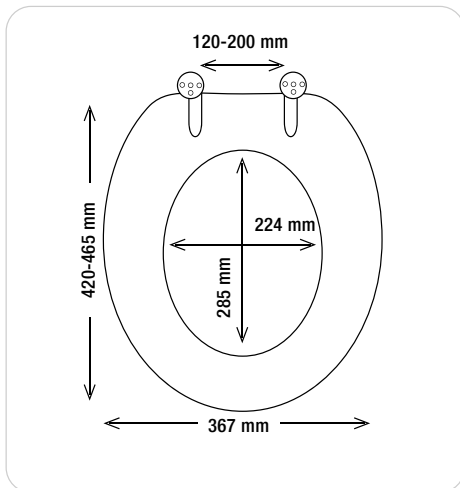

naturel
36.7 x 46.5 cm
40.07743

Design by
spirella

ELEPHANT

MDF | 2.9 kg

zinc alloy
chromed

10.25935

grey blue
37 x 43.5 cm
10.20864

ELEPHANT
Shower curtain
180x200 cm
10.20863