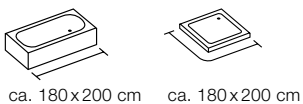

ca. 180x200 cm

SMARTLION

 100% POLYESTER

SWIMMING

 100% POLYESTER

TEIVA

TM 100% POLYESTER
on the back

▪ Made in Europe