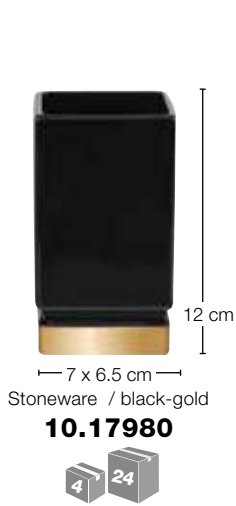

ROMA

PORCELAIN | STONEWARE