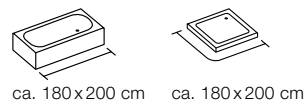

TROPIC

100% POLYESTER