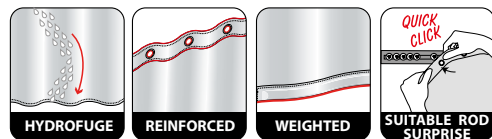

black
180x200 cm **10.29473**

ca. 180x200 cm   ca. 180x200 cm