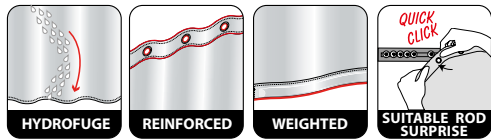

URBAN

^{TM} 100% POLYESTER
on the back

▪ Made in Europe

black
120x200 cm **10.15556**
180x180 cm **10.15557**
180x200 cm **10.15558**
240x180 cm **10.15559**