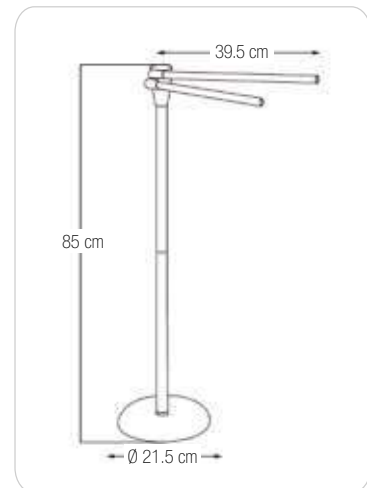

chrome / porcelain
Ø 21.5 x 77 cm
10.05413

3

DARWIN

METAL CHROMIUM-PLATED

STABILITY	MOVABLE	SPACE-SAVING	SWIVEL BAR

chrome
Ø 21.5 x 39.5 x 85 cm
10.05417

3

FLAG