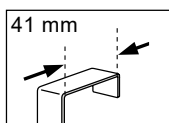

LIFT

STAINLESS STEEL POWDER COATED/BRUSHED

- Türhaken
- Crochet pour porte
- Ganci per porta
- Gancho de puerta
- Door hook

- Wandhaken für die dusche
- Crochet pour paroi de douche
- Ganci a muro per doccia
- Gancho de pared de la ducha
- Shower screen hook

PUNT

STAINLESS STEEL

- Wandhaken für die dusche
- Crochet pour paroi de douche
- Ganci a muro per doccia
- Gancho de pared de la ducha
- Shower screen hook