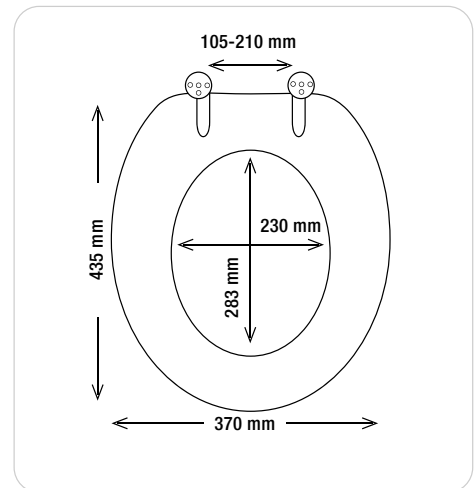

naturel
36.7 x 46.5 cm
40.07743

Design by
spirella

ELEPHANT

MDF | 2.9 kg

zinc alloy
chromed

10.25935

grey blue
37 x 43.5 cm
10.20864

ELEPHANT
Shower curtain
180x200 cm
10.20863