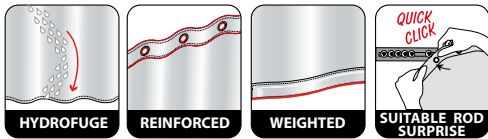

Kat./cat. IV

LEOPARD

 100% POLYESTER

beige-black
180x200 cm **10.16405**

ca. 180x200 cm ca. 180x200 cm

LINES

 100% POLYESTER

▪ Made in Europe 