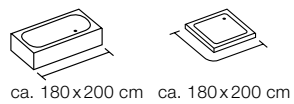

ca. 180x200 cm

SMARTLION

 100% POLYESTER

SWIMMING

 100% POLYESTER

TEIVA

TM 100% POLYESTER
on the back

▪ Made in Europe