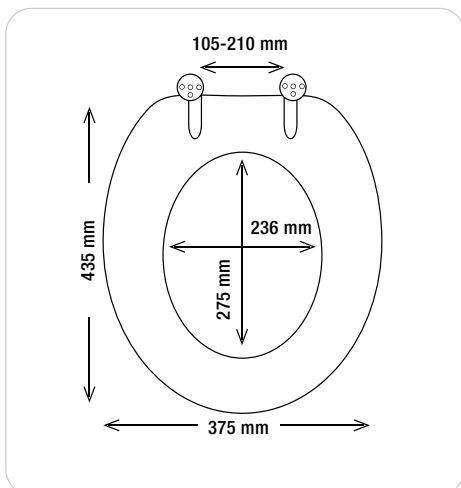

Design by
spirella®

KITTY

MDF | 2.2 kg

zinc alloy chromed
10.25935

white
36.7 x 46.5 cm
40.07524

KITTY PAW
Shower curtain
180x200 cm
10.19180

NEW BROOK

MDF | 2.9 kg

zinc alloy chromed
10.25935

white
37 x 43.5 cm
40.07522

NEW BROOK
Shower curtain
180x200 cm
40.07574