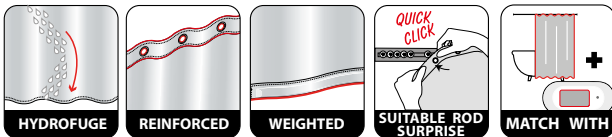

blue	
	120x200 cm	10.19259
	180x180 cm	10.19260
	180x200 cm	10.19261
	240x180 cm	10.19262

	SANTORINI / Bath insert	
	55x55 cm	10.19248
	71x36 cm	10.19249