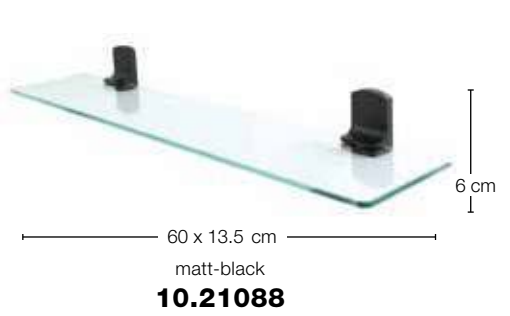

TAKU
design

TAKU

ZINC | STAINLESS STEEL * | CHROMED | GLASS

▪ Pulverbeschichtet / Powder-coated / Thermolaqué

- 10.21079 | 10.21080 | 10.21081
- 10.21084 | 10.21087 | 10.21083
- 10.21085 | 10.21086 | 10.21088
- 10.21069 | 10.21070 | 10.21072
- 10.21074 | 10.21073 | 10.21075
- 10.21076

- 10.21082 | 10.21071
- 10.12566