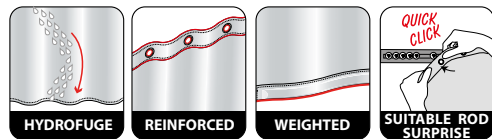

ROMANCE

100% POLYESTER

Made in Europe

	sand-rose	
	120x200 cm	10.20624
	180x180 cm	10.20625
	180x200 cm	10.20626
	240x180 cm	10.20627