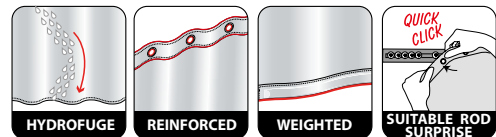

RIVOLI

100% POLYESTER
on the back

▪ Made in Europe