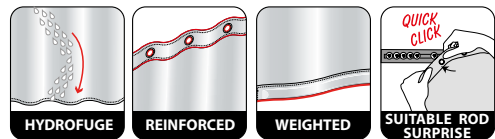

VERSILIA

100% POLYESTER

▪ Made in Europe

▪ Metallic-Effekt | Effet métallique | Metallic effect