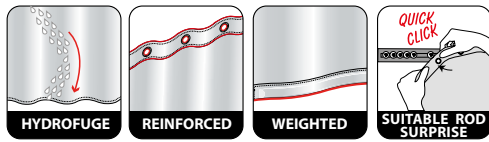

multicolor
120x200cm **10.12926**
180x200cm **10.43803**

ca. 180x200 cm

ca. 180x200 cm

ca. 120x200 cm