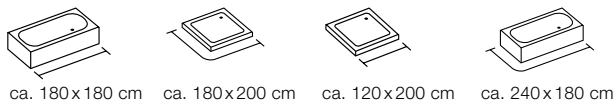

blue grey
 180 x 200 cm **10.20863**

ELEPHANT / Toilet-seat
 37x43.5 cm
10.20864

ESCARGOT

 100% POLYESTER

Made in Europe 

Perleffekt / Effer perlé / Pearl effect

bahamas
 120x200 cm **10.40771**
 180x180 cm **10.40772**
 180x200 cm **10.40773**
 240x180 cm **10.40774**