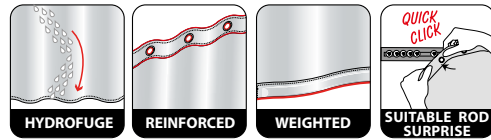

VAGUES

^{TM} 100% POLYESTER
on the back

black
180x200 cm **10.20160**