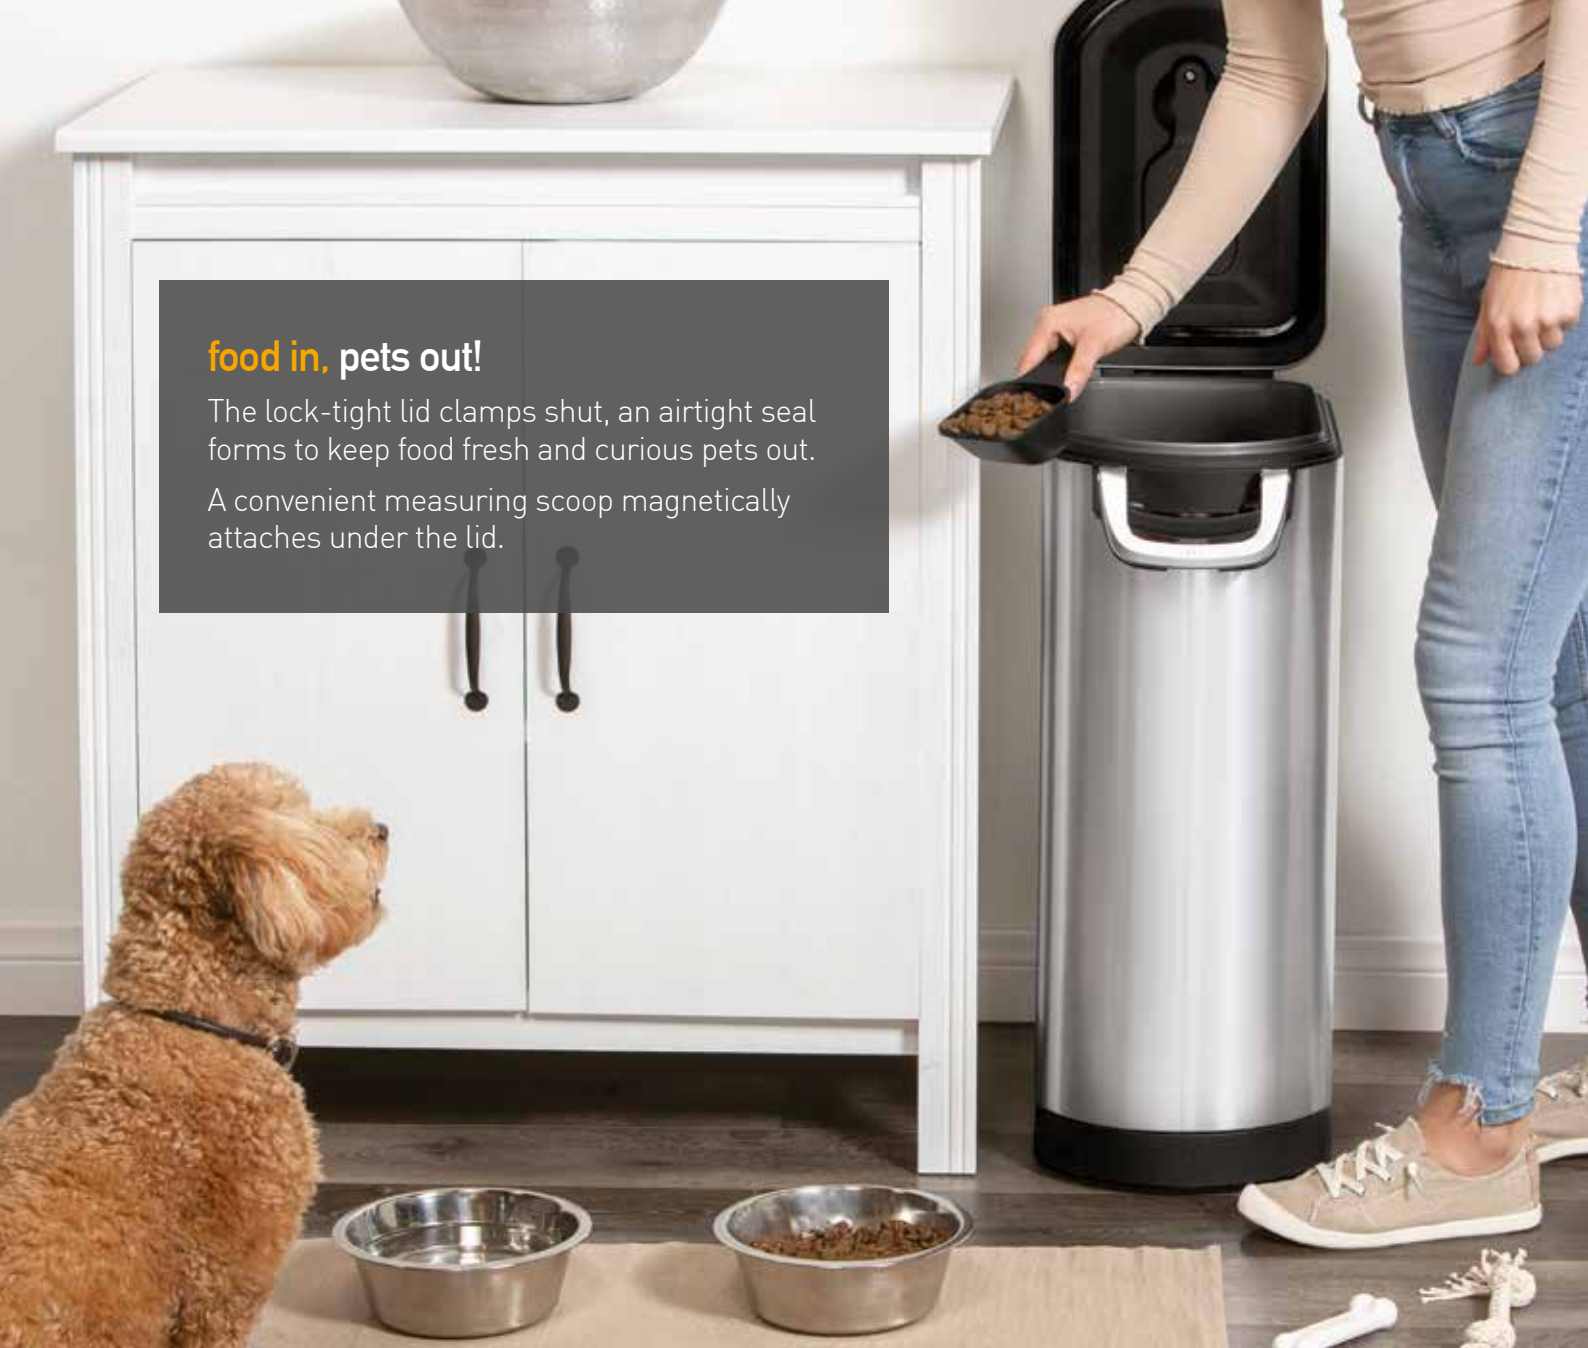

food in, pets out!

The lock-tight lid clamps shut, an airtight seal forms to keep food fresh and curious pets out.

A convenient measuring scoop magnetically attaches under the lid.

pet food bins

	sku upc	case	dimensions (to nearest cm)	
pet food bins				
25L brushed stainless steel	• single compartment • airtight seal • magnetic, lid-mounted scoop	CW1887 838810011622	1	product: 26w x 49h x 46d consumer packaging: 33w x 54h x 56d
30L brushed stainless steel	• single compartment • airtight seal • magnetic, lid-mounted scoop	CW1886 838810011615	1	product: 26w x 59h x 46d consumer packaging: 33w x 63h x 56d
35L brushed stainless steel	• single compartment • airtight seal • magnetic, lid-mounted scoop	CW1889 838810014623	1	product: 26w x 70h x 46d consumer packaging: 33w x 74h x 56d