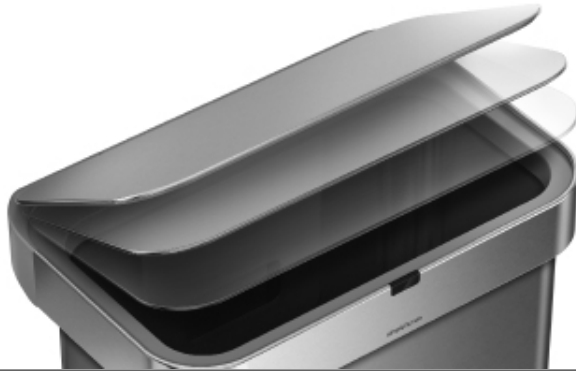

open can

automatic, effortless, and hassle-free

Our rectangular sensor bin with voice control opens at the sound of your voice. Just say, “open can” and the lid opens automatically, so throwing rubbish away is quick, efficient and hassle-free. It also has a motion sensor that opens the bin with a wave of your hand and is smart enough to adapt to you and the surrounding environment — no false triggers, no unexpected lid closures.

just say “open can”

Three microphones triangulate sound for voice recognition accuracy, even in loud, busy environments.

motion sensor

Infrared fields sense the areas above and in front of the bin so it opens automatically with just the wave of your hand.

smooth, steady power

A planetary gear system transfers speed to torque for smooth, consistent lid operation.

whisper quiet

At 52 db, our bin is 50% quieter than the competition's.

neat and secure

Stainless steel liner rim flips up for a quick and easy liner change, then closes over the liner to hold it tightly in place and keep it hidden from sight.

	sku upc	liner	case	dimensions (to nearest cm)
rectangular sensor bins with voice and motion control				
58L brushed stainless steel 	ST2031 838810022284	Q	1	product: 47w x 63h x 33d consumer packaging: 53w x 71h x 41d
58L (34/24) brushed stainless steel 	ST2036 838810022338	H	1	product: 56w x 64h x 33d consumer packaging: 62w x 71h x 41d
semi-round sensor bin				
45L brushed stainless steel 	ST2009 838810017389	J	1	product: 39w x 64h x 33d consumer packaging: 45w x 68h x 38d
sensor bin power adapter				
UK and international plugs black plastic 	ST2003 838810012728		1	product: 5w x 12h x 9d consumer packaging: 12w x 16h x 6d